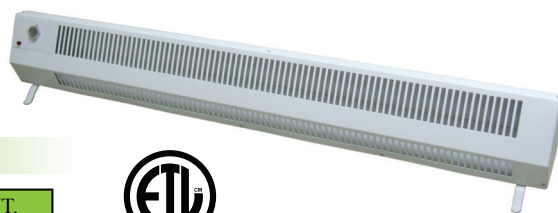

Standard Models

UPC#	MODEL	WATTS	MAX BTU's	VOLTS	AMPS	PHASE	WT. (LBS)
686334							
870887	483 TM	1500	5120	120	12.5	1	13