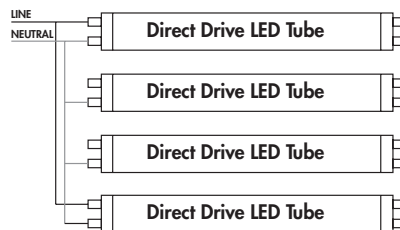

SHUNTED

NON-SHUNTED

Single Ended Wiring

NON-SHUNTED

LED LiberaT8™ Tubes

LED Type B Tubes – 4'

Item#	Description	LED Wattage	Voltage	Fluorescent Equivalency	Lumens	LPW	Base	CCT	CRI	Bulk Pack*
ALL GLASS										
LED 13.5 WATT T8 TUBE – 4 FOOT TYPE B		DLC# T80415C41E								
LT813B241KBP	LED 13.5W 4' T8 2E BYPASS 41K BP	13.5	120V	32W	1900	140.7	G13	4100K	80	1
PET COATED GLASS										
		DLC# T80415BXXE								
L13T8BY5035KBP	LED 13.5W 4' T8 2E BY 35K SC BP	13.5	120V	32W	1800	133.3	G13	3500K	80	1
L13T8BY5041KBP	LED 13.5W 4' T8 2E BY 41K SC BP	13.5	120V	32W	1900	140.7	G13	4100K	80	1
L13T8BY5050KBP	LED 13.5W 4' T8 2E BY 50K SC BP	13.5	120V	32W	2000	148.1	G13	5000K	80	1