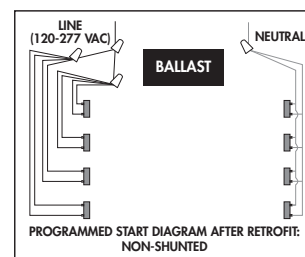

Specifications:

Shatterproof PET Coated Glass

All Glass

Listing

Warranty

Five years against defects in manufacturing

Wiring Diagrams:

Double Ended Wiring

Single Ended Wiring