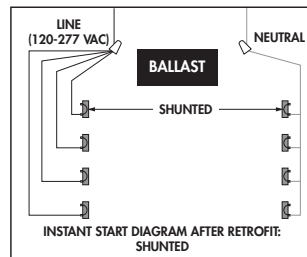

Specifications:

Shatterproof PET Coated Glass

All Glass

Listing

Warranty

Five years against defects in manufacturing

Wiring Diagrams:

Double Ended Wiring

Single Ended Wiring