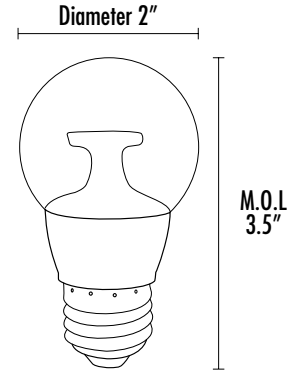

Maximum Operating Temp.....40°C
 CRI..... ≥80
 UL/cUL Listed Yes
 Power Factor ≥.9

Specifications

S14 Clear

S14 Frosted

LED5E26S1427K

ITEM #	DESCRIPTION	VOLTAGE	WATTAGE	WATTAGE EQUIVALENT	MOL (inches)	DIA (inches)	LUMENS	LPW	CCT	CRI	ENCLOSED FIXTURE
LED5E26S1427K	LED 4W WET LOCATION S14 - 2700K	120	4	40W	3.5	2	300	60	2700K	80	Y
LED5E26S1430K	LED 4W WET LOCATION S14 - 3000K	120	4	40W	3.5	2	300	60	3000K	80	Y
LED5E26S1441K	LED 4W WET LOCATION S14 - 4100K	120	4	40W	3.5	2	300	60	4100K	80	Y
LED5E26S1427KF	LED 4W WET LOCATION S14 - 2700K Frosted	120	4	40W	3.5	2	300	60	2700K	80	Y
LED5E26S1430KF	LED 4W WET LOCATION S14 - 3000K Frosted	120	4	40W	3.5	2	300	60	3000K	80	Y
LED5E26S1441KF	LED 4W WET LOCATION S14 - 4100K Frosted	120	4	40W	3.5	2	300	60	4100K	80	Y