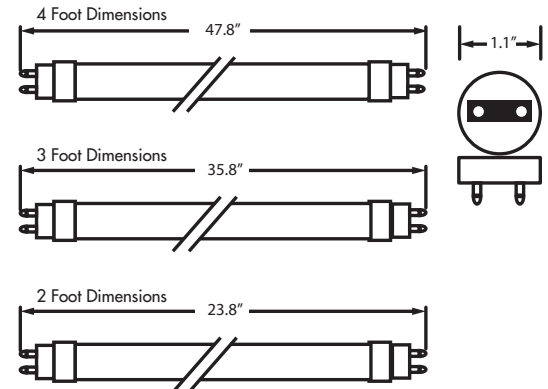

Specifications:

Listing

UL/cUL Listed – damp location rated
Approved for open and enclosed fixtures

Warranty

Five years against defects in manufacturing

Item #	Min Starting Temp	Max Operating Temp	Voltage	NSF 2 Rated	Beam Angle	Field Angle*	PF	THD**
L12T8	-20C / -4F	45C / 113C	120-277	No	190°	310°	> .99	< 8%
LPT809HO	-20C / -4F	45C / 113C	120-277	Yes	190°	310°	> .99	< 8%
LPT815A	-20C / -4F	45C / 113C	120-277	No	190°	310°	> .99	< 8%
LT818A	-20C / -4F	45C / 113C	120-277	No	190°	310°	> .99	< 8%
L12T8-95	-20C / -4F	45C / 113C	120-277	No	190°	310°	> .99	< 8%
T80414095P	-20C / -4F	45C / 113C	120-277	No	190°	310°	> .99	< 8%
L11T8	-20C / -4F	45C / 113C	120-277	No	190°	310°	> .99	< 8%
T80430	-20C / -4F	45C / 113C	120-277	No	190°	310°	> .99	< 8%
L11T83	-20C / -4F	45C / 113C	120-277	No	190°	310°	> .99	< 8%
L9T8	-20C / -4F	45C / 113C	120-277	No	190°	310°	> .99	< 8%

NOTE: Use shunted sockets for Instant Start ballasts. Use unshunted sockets for Rapid, Programmed, and Dimmable ballasts.

*Calculated **At 120v, ballast dependent