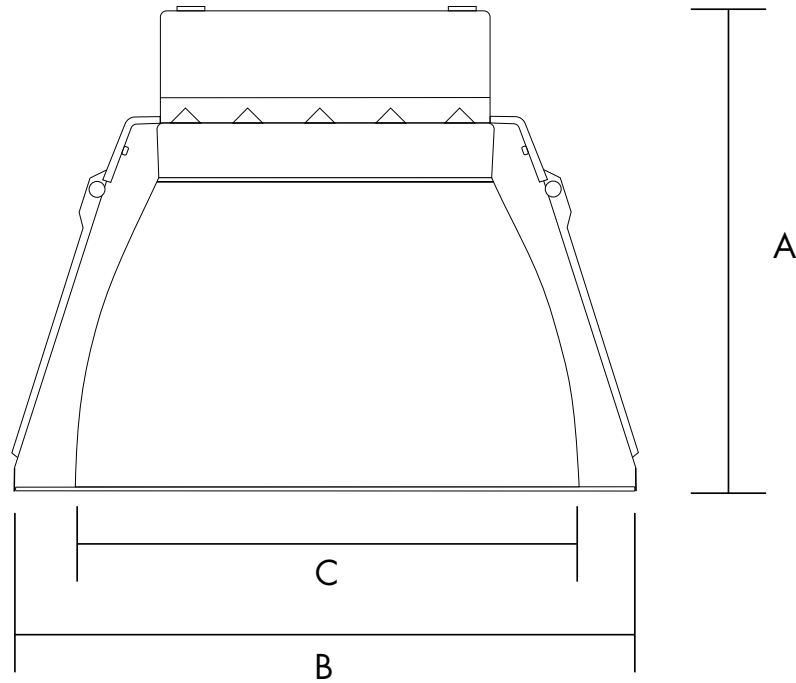

#### Optional Accessories

ITEM NUMBER	DESCRIPTION	DIMENSIONS
EMBACKUPCOMDL1	EMERGENCY BACKUP FOR 4" AND 6" SELECTABLE COMMERCIAL DOWNLIGHT	9.45" X 1.77" X 1.18"
EMBACKUPCOMDL2	EMERGENCY BACKUP FOR 8", 10" AND 12" SELECTABLE COMMERCIAL DOWNLIGHT	12.9" X 2.6" X 2.2"

## Dimensions

A	B	C	Item Number
5"	6.2"	4.5"	DLC4SWUZDCCT / DLC4SWUZDCCT2 / DLC4SWUZDCCTW / DLC4SWUZDCCT2W
6.4"	7.8"	5.6"	DLC6SWUZDCCT / DLC6SWUZDCCT2 / DLC6SWUZDCCTW / DLC6SWUZDCCT2W
7.4"	9.2"	7.3"	DLC8SWUZDCCT / DLC8SWUZDCCT2 / DLC8SWUZDCCTW / DLC8SWUZDCCT2W
8.2"	10.9"	9"	DLC10SWUZDCCT / DLC10SWUZDCCT2 / DLC10SWUZDCCTW / DLC10SWUZDCCT2W
9.5"	13"	11"	DLC12SWUZDCCT / DLC12SWUZDCCT2 / DLC12SWUZDCCTW / DLC12SWUZDCCT2W