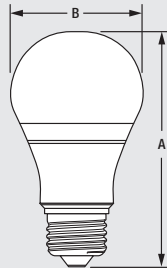

Ordering Guide

LED	9	A19	/	MOT	/	8	27	/	RP
LED	Wattage	Lamp Type		Motion		CRI = 80+	Color		Retail
Lamps	9	A19		Sensor			Temperature		Packaging

Energy Savings

Basic Product Description	LED Life (hrs.)	LED Lumens	Similar Incandescent	Incandescent Life (hrs.)	Incandescent Lumens	Watts Saved	Energy Savings*	LED Life vs. Incandescent
LED9A19	25,000	800	60W A19	1000	850	51	\$140	15x

*Energy savings over life of lamp calculated at \$0.11/kWh

Lamp Dimensions

	(A) MOL (inches)	(B) Diameter (inches)
LED9A19	4.17	2.36

LEDVANCE LLC
 200 Ballardvale Street
 Wilmington, MA 01887 USA
 Phone 1-800-LIGHTBULB (1-800-544-4828)
 www.sylvania.com