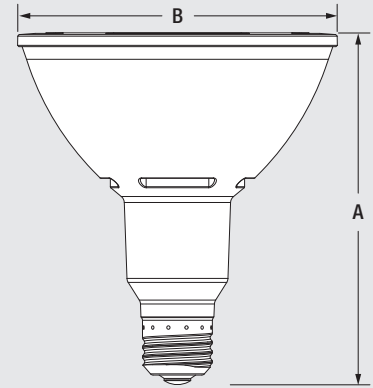

PAR38

LEDVANCE LLC
200 Ballardvale Street
Wilmington, MA 01887 USA
Phone 1-800-LIGHTBULB (1-800-544-4828)
www.sylvania.com

SYLVANIA and LEDVANCE are registered trademarks.
All other trademarks are those of their respective owners.
Licensee of product trademark SYLVANIA in general lighting.
Specifications subject to change without notice.

[/sylvania](https://twitter.com/sylvania) [/sylvania](https://facebook.com/sylvania)