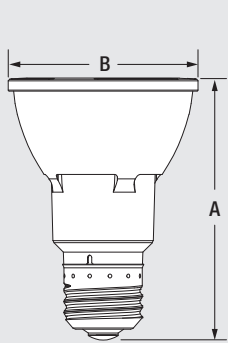

Ordering Guide

LED	16.5	PAR38	/	HD	/	DIM	/	9	27	/	NFL25
LED Lamps and Retrofits	Wattage	Shape		High Definition		Dimmable		CRI = 91	Color Temperature		Beam Angle

Lamp Dimensions

	(A) MOL inches (mm)	(B) Diameter inches (mm)
PAR20	3.5 (88)	2.5 (64)
PAR30LN	4.5 (114)	3.7 (95)
PAR30SN	3.6 (92)	3.7 (95)
PAR38	5.1 (132)	4.7 (120.5)