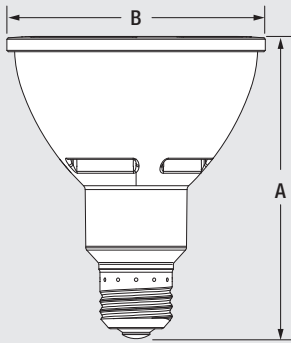

Lamp Dimensions

	(A) MOL inches (mm)	(B) Diameter inches (mm)
PAR20	3.5 (88)	2.5 (64)
PAR30LN	4.5 (114)	3.7 (95)
PAR30SN	3.6 (92)	3.7 (95)
PAR38	5.1 (132)	4.7 (120.5)

PAR30LN

LEDVANCE LLC
200 Ballardvale Street
Wilmington, MA 01887 USA
Phone 1-800-LIGHTBULB (1-800-544-4828)
www.sylvania.com

SYLVANIA and LEDVANCE are registered trademarks.
All other trademarks are those of their respective owners.
Licensee of product trademark SYLVANIA in general lighting.
Specifications subject to change without notice.

[/sylvania](https://twitter.com/sylvania) [/sylvania](https://facebook.com/sylvania)