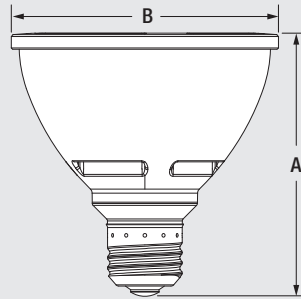

Lamp Dimensions

	(A) MOL inches (mm)	(B) Diameter inches (mm)
PAR20	3.5 (88)	2.5 (64)
PAR30LN	4.5 (114)	3.7 (95)
PAR30SN	3.6 (92)	3.7 (95)
PAR38	5.1 (132)	4.7 (120.5)

PAR30SN

LEDVANCE LLC
200 Ballardvale Street
Wilmington, MA 01887 USA
Phone 1-800-LIGHTBULB (1-800-544-4828)
www.sylvania.com

SYLVANIA and LEDVANCE are registered trademarks.
All other trademarks are those of their respective owners.
Licensee of product trademark SYLVANIA in general lighting.
Specifications subject to change without notice.

[/sylvania](https://twitter.com/sylvania) [/sylvania](https://facebook.com/sylvania)