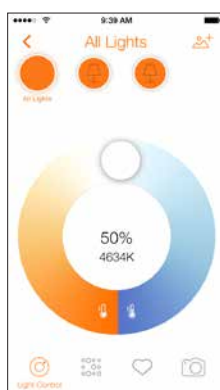

LIGHTIFY™ LED Flexible Strip RGBW

Key Features & Benefits

- Home automation smart lighting controlled by smartphone or tablet
- Contains three 2 foot flexible RGBW strips with power supply
- Color Changing (Mixing Red, Green, Blue) and Tunable White (2700K-6500K)
- Dimmable at each color temperature and color
- Expandable up to 20 feet
- Life: 20,000 hours rated life
- LIGHTIFY System is controllable from inside the home or on the go
- Control light sources with simple to use scenes and grouping via the LIGHTIFY App
- LED FLEX is available with three, 2' strips, power supply, control module and also as an expansion strip

The LIGHTIFY lighting system begins with a wireless Gateway (sold separately or in starter kit) that can be plugged into a standard wall outlet anywhere in your home or business, and wirelessly syncs with your existing WiFi network. The LIGHTIFY LED Flexible Strip RGBW comes with an easy to install adhesive backing and can contour around corners to fit a variety of locations. The strips can be set to any color and can also tune white, changing from a CCT of a warm 2700K all the way up to 6500K. The free, user-friendly LIGHTIFY App, which runs on Apple iOS7 or above and Android 4.1 or above, offers a variety of practical and playful options to control the lighting system and is simple to use, convenient and secure.

LIGHTIFY™ App

LIGHTIFY App: Free download on any device which runs on Apple iOS7 or above and Android 4.1 or above

Scene Setting Dashboard

RGBW Color Control

Tunable White Control

Set schedules
for your home