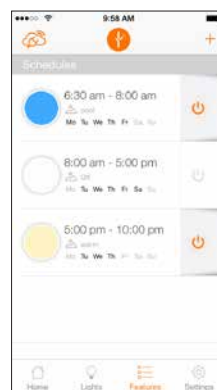

LIGHTIFY™ App

LIGHTIFY App: Free download on any device which runs on Apple iOS7 or above and Android 4.1 or above

Scene Setting Dashboard

RGBW Color Control

Tunable White Control

Set schedules
for your home