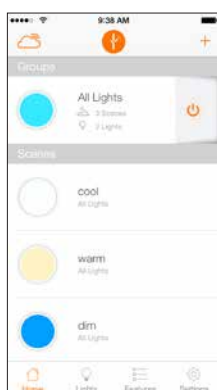

The LIGHTIFY lighting system begins with a wireless Gateway (sold separately or in starter kit) that can be plugged into a standard wall outlet anywhere in your home or business, and wirelessly syncs with your existing WiFi network. The LIGHTIFY LED Flexible Strip RGBW comes with an easy to install adhesive backing and can contour around corners to fit a variety of locations. The strips can be set to any color and can also tune white, changing from a CCT of a warm 2700K all the way up to 6500K. The free, user-friendly LIGHTIFY App, which runs on Apple iOS7 or above and Android 4.1 or above, offers a variety of practical and playful options to control the lighting system and is simple to use, convenient and secure.

Application Information

Applications

- Residential
- Small business

Application Notes

1. LIGHTIFY FLEX RGBW requires ZigBee Certified Gateway (sold separately)
2. Product activation requires active WiFi Network and ZigBee Certified Gateway (must be placed in range of wireless router)
3. Free LIGHTIFY App runs on Apple iOS7 or above and Android 4.1 or above
4. 2-year limited product warranty
5. For indoor use only

LIGHTIFY™ App

LIGHTIFY App: Free download on any device which runs on Apple iOS7 or above and Android 4.1 or above

Scene Setting Dashboard

RGBW Color Control

Tunable White Control

Set schedules
for your home