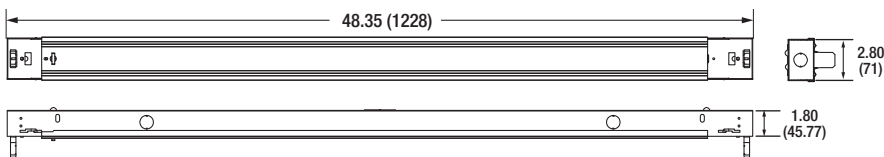

Specification Data

Catalog #	Type
Project	
Comments	
Prepared by	

Ordering Guide

TUBEREADY	/	T8BF	STRIP	/	2LAMP	/	XX	WH
Product Name		Tube Type	Application		Number of Lamps		Length	Color/Finish
TUBE READY = Tube ready luminaire body		T8BF = T8 ballast free tube	STRIP = Strip luminaire application		2LAMP = 2 T8 tubes		24 = 24" 48 = 48"	WH = White Finish

Ordering Information

Item Number	Description	Number of LED T8 Lamps Required	Size
65653	TUBEREADY/T8BFSTRIP/2LAMP/24WH	2	24.17" x 2.80" x 1.80"
65654	TUBEREADY/T8BFSTRIP/2LAMP/48WH	2	48.35" x 2.80" x 1.80"

Physical Information

4 foot; 2-Lamp