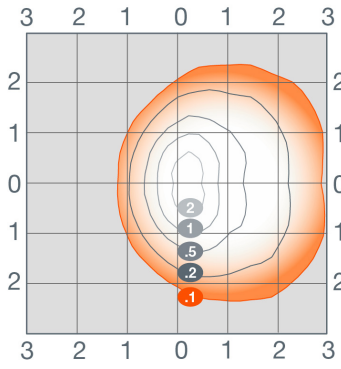

Photometric Data

WALPAK4A 30W