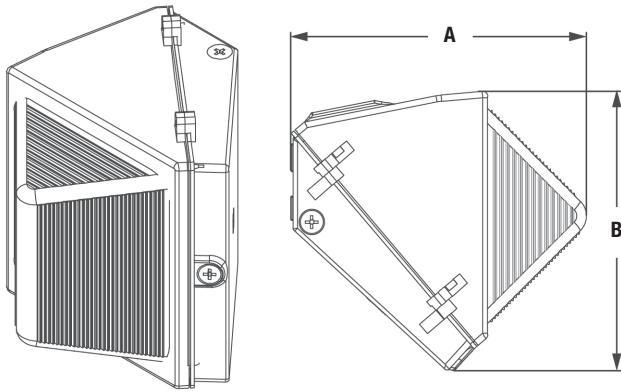

Luminaire Description	(A) Depth in (mm)	(B) Height in (mm)
WALPAK4A 30W	9.49 (241)	8.94 (227)
WALPAK4A 50-80W	7.46 (189.5)	9.29 (236)
WALPAK4A 120W	9.4 (238.7)	9.1 (231)

WALPAK4A 30W

WALPAK4A 50-80W

WALPAK4A 120W