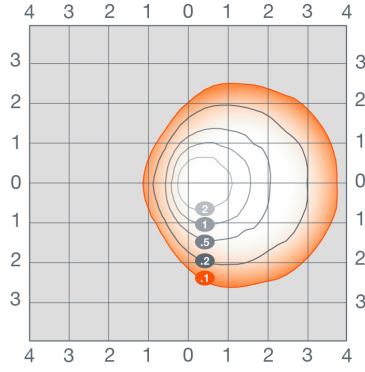

*Made To Order

Photometric Data

WALPAK4A 30W

WALPAK4A 50W

WALPAK4A 60W

WALPAK4A 80W

WALPAK4A 120W

Physical Information

Luminaire Description	(A) Depth in (mm)	(B) Height in (mm)
WALPAK4A 30W	9.49 (241)	8.94 (227)
WALPAK4A 50-80W	7.46 (189.5)	9.29 (236)
WALPAK4A 120W	9.4 (238.7)	9.1 (231)

WALPAK4A 30W

WALPAK4A 50-80W

WALPAK4A 120W