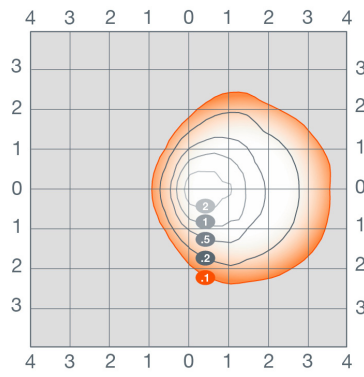

WALPAK4A 50W