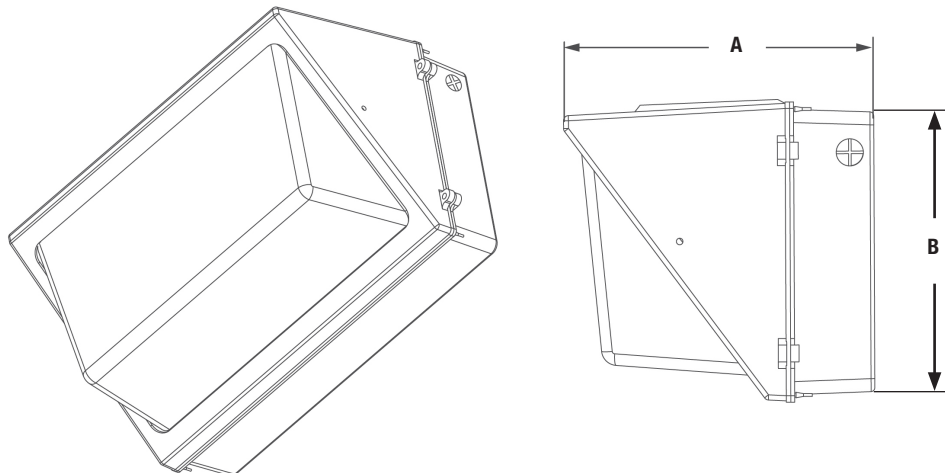

Luminaire Description	(A) Depth in (mm)	(B) Height in (mm)
WALPAK4A 30W	9.49 (241)	8.94 (227)
WALPAK4A 50-80W	7.46 (189.5)	9.29 (236)
WALPAK4A 120W	9.4 (238.7)	9.1 (231)

WALPAK4A 30W

WALPAK4A 50-80W

WALPAK4A 120W