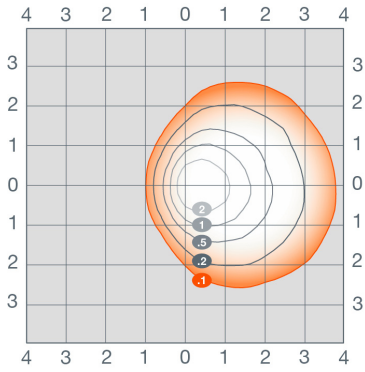

*Made To Order

Photometric Data

WALPAK4A 30W

WALPAK4A 50W

WALPAK4A 60W

WALPAK4A 80W

WALPAK4A 120W

Physical Information

Luminaire Description	(A) Depth in (mm)	(B) Height in (mm)
WALPAK4A 30W	9.49 (241)	8.94 (227)
WALPAK4A 50-80W	7.46 (189.5)	9.29 (236)
WALPAK4A 120W	9.4 (238.7)	9.1 (231)

WALPAK4A 30W

WALPAK4A 50-80W

WALPAK4A 120W