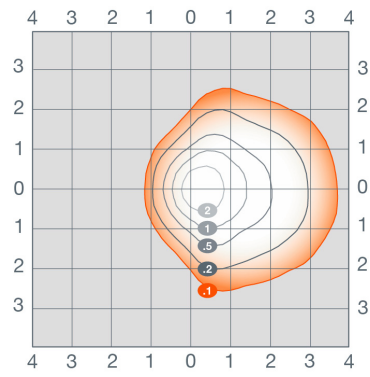

*Made To Order

Photometric Data

WALPAK4A 30W

WALPAK4A 50W

WALPAK4A 60W

WALPAK4A 80W

WALPAK4A 120W

Physical Information

Luminaire Description	(A) Depth in (mm)	(B) Height in (mm)
WALPAK4A 30W	9.49 (241)	8.94 (227)
WALPAK4A 50-80W	7.46 (189.5)	9.29 (236)
WALPAK4A 120W	9.4 (238.7)	9.1 (231)

WALPAK4A 30W

WALPAK4A 50-80W

WALPAK4A 120W