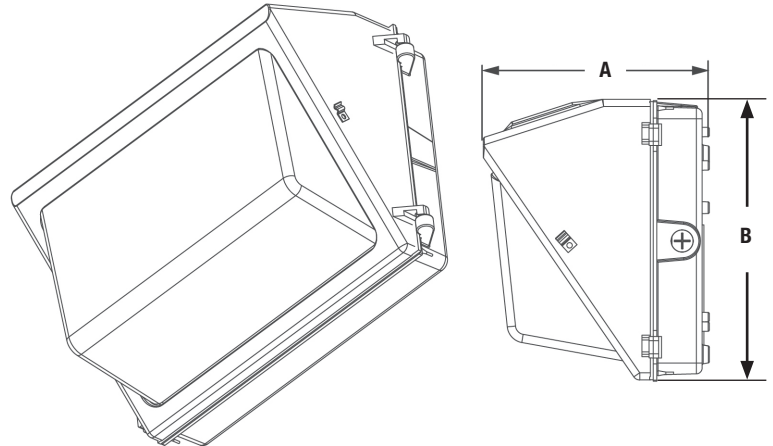

Luminaire Description	(A) Depth in (mm)	(B) Height in (mm)
WALPAK4A 30W	9.49 (241)	8.94 (227)
WALPAK4A 50-80W	7.46 (189.5)	9.29 (236)
WALPAK4A 120W	9.4 (238.7)	9.1 (231)

WALPAK4A 30W

WALPAK4A 50-80W

WALPAK4A 120W