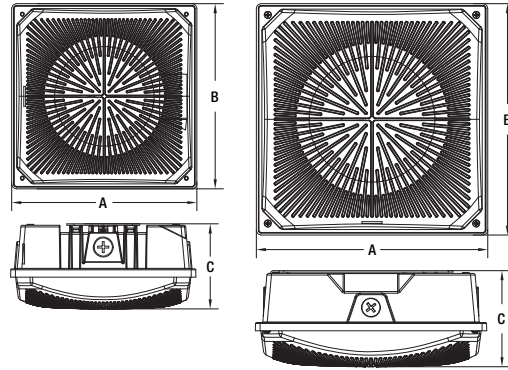

Physical Information

Lamp Description	(A) Length in	(B) Width in	(C) Height in
PERFORMANCE CLASS Canopy 20 and 40W versions	8	8	3.7
PERFORMANCE CLASS Canopy 60 and 75W versions	10	10	4.2