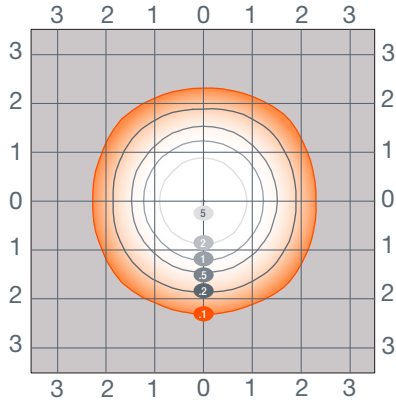

Detection Range*

*Dark grey denotes maximum sensitivity
Light grey denotes decreased sensitivity
Graph is shown at 100% detection range;
units are shown in meters.

Accessories

Item Number	Ordering Abbreviation	Description
60683	CANOPY3A/MTGPLATE/12/BZ	12.5" Mounting Plate, Bronze
60684	CANOPY3A/MTGPLATE/16/BZ	16" Mounting Plate, Bronze
60685	CANOPY3A/MTGPLATE/12/WH	12.5" Mounting Plate, White
60686	CANOPY3A/MTGPLATE/16/WH	16" Mounting Plate, White
60105	HIBAY2A/REMOTE	Sensor Remote

Mounting Plate

Sensor

Remote

Photometric Information

Canopy 10/15/20W UNV – 2ft

Canopy 40/50/60W UNV – 20ft

Garage 40/50/60W UNV – 20ft

Canopy 40/60/75W UNV – 20ft