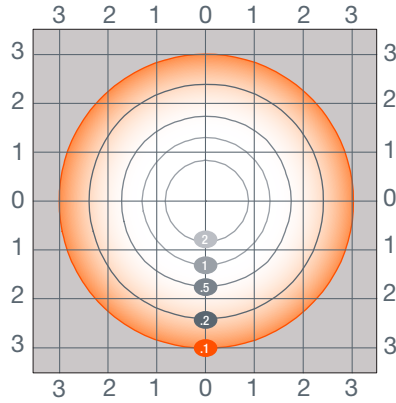

Garage 40/60/75W UNV – 20ft