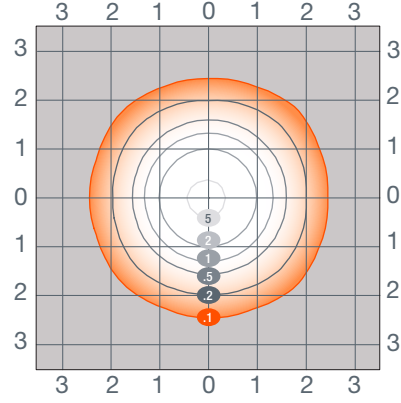

Canopy 20/30/40W UNH – 15ft