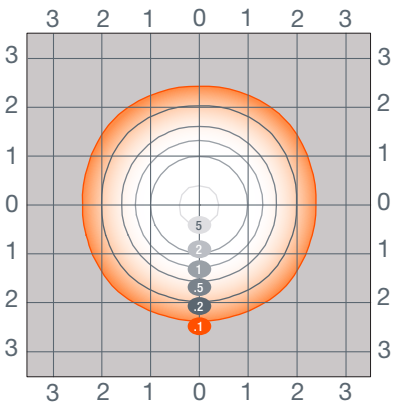

Canopy 40/60/75W UNH – 20ft

LEDVANCE LLC
200 Ballardvale Street
Wilmington, MA 01887 USA
Phone 1-800-LIGHTBULB (1-800-544-4828)
www.ledvanceUS.com

SYLVANIA and LEDVANCE are registered trademarks.
All other trademarks are those of their respective owners.
Licensee of product trademark SYLVANIA in general lighting.
Specifications subject to change without notice.

[/sylvania](https://twitter.com/sylvania) [/sylvania](https://facebook.com/sylvania)