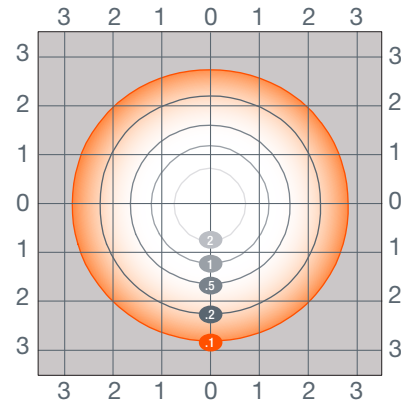

Garage 40/50/60W UNV – 20ft