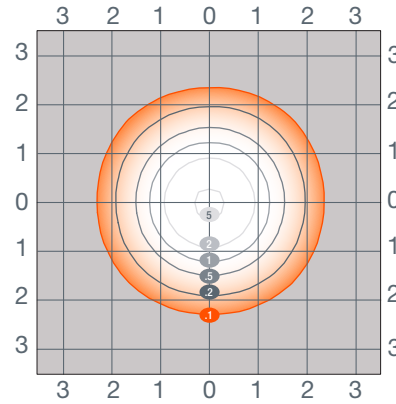

Detection Range*

*Dark grey denotes maximum sensitivity
Light grey denotes decreased sensitivity
Graph is shown at 100% detection range;
units are shown in meters.

Accessories

Item Number	Ordering Abbreviation	Description
60683	CANOPY3A/MTGPLATE/12/BZ	12.5" Mounting Plate, Bronze
60684	CANOPY3A/MTGPLATE/16/BZ	16" Mounting Plate, Bronze
60685	CANOPY3A/MTGPLATE/12/WH	12.5" Mounting Plate, White
60686	CANOPY3A/MTGPLATE/16/WH	16" Mounting Plate, White
60105	HIBAY2A/REMOTE	Sensor Remote

Mounting Plate

Sensor

Remote

Photometric Information

Canopy 10/15/20W UNV – 2ft

Canopy 40/50/60W UNV – 20ft

Garage 40/50/60W UNV – 20ft

Canopy 40/60/75W UNV – 20ft