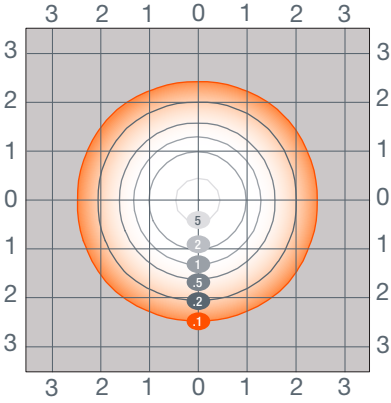

Detection Range*

*Dark grey denotes maximum sensitivity
Light grey denotes decreased sensitivity
Graph is shown at 100% detection range;
units are shown in meters.

Accessories

Item Number	Ordering Abbreviation	Description
60683	CANOPY3A/MTGPLATE/12/BZ	12.5" Mounting Plate, Bronze
60684	CANOPY3A/MTGPLATE/16/BZ	16" Mounting Plate, Bronze
60685	CANOPY3A/MTGPLATE/12/WH	12.5" Mounting Plate, White
60686	CANOPY3A/MTGPLATE/16/WH	16" Mounting Plate, White
60105	HIBAY2A/REMOTE	Sensor Remote

Mounting Plate

Sensor

Remote

Photometric Information

Canopy 10/15/20W UNV – 2ft

Canopy 40/50/60W UNV – 20ft

Garage 40/50/60W UNV – 20ft

Canopy 40/60/75W UNV – 20ft