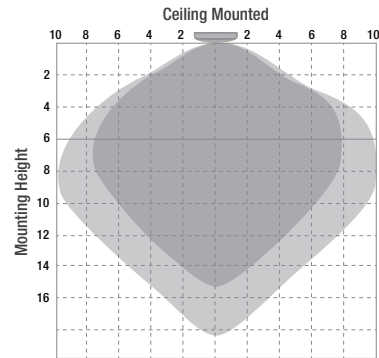

Detection Range*