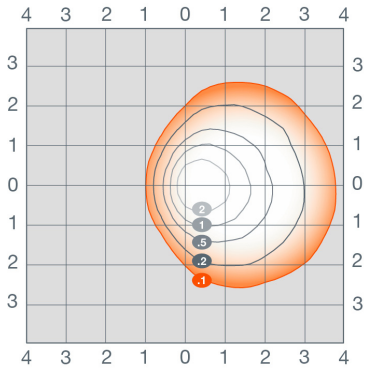

*Prm for DLC Premium; Std for DLC Standard
**Made To Order

Photometric Data

WALPAK4A 30W

WALPAK4A 50W

WALPAK4A 60W

WALPAK4A 80W

WALPAK4A 120W

Physical Information

Luminaire Description	(A) Depth in (mm)	(B) Height in (mm)
WALPAK4A 30W	9.49 (241)	8.94 (227)
WALPAK4A 50-80W	7.46 (189.5)	9.29 (236)
WALPAK4A 120W	9.4 (238.7)	9.1 (231)

WALPAK4A 30W

WALPAK4A 50-80W

WALPAK4A 120W