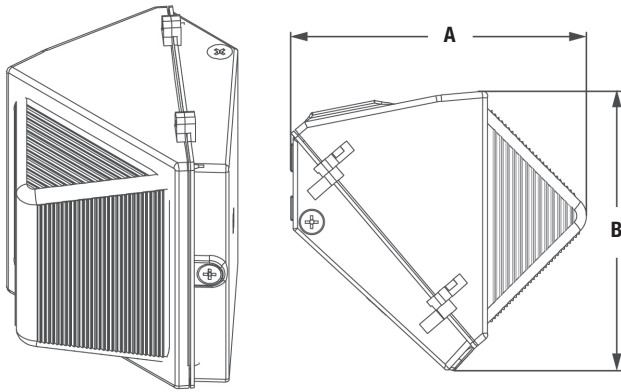

*Prm for DLC Premium; Std for DLC Standard
**Made To Order

Photometric Data

WALPAK4A 30W

WALPAK4A 50W

WALPAK4A 60W

WALPAK4A 80W

WALPAK4A 120W

Physical Information

Luminaire Description	(A) Depth in (mm)	(B) Height in (mm)
WALPAK4A 30W	9.49 (241)	8.94 (227)
WALPAK4A 50-80W	7.46 (189.5)	9.29 (236)
WALPAK4A 120W	9.4 (238.7)	9.1 (231)

WALPAK4A 30W

WALPAK4A 50-80W

WALPAK4A 120W