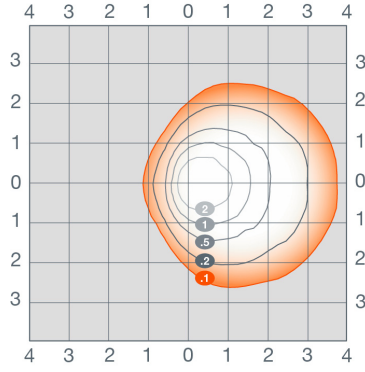

*Prm for DLC Premium; Std for DLC Standard
**Made To Order

Photometric Data

WALPAK4A 30W

WALPAK4A 50W

WALPAK4A 60W

WALPAK4A 80W

WALPAK4A 120W

Physical Information

Luminaire Description	(A) Depth in (mm)	(B) Height in (mm)
WALPAK4A 30W	9.49 (241)	8.94 (227)
WALPAK4A 50-80W	7.46 (189.5)	9.29 (236)
WALPAK4A 120W	9.4 (238.7)	9.1 (231)

WALPAK4A 30W

WALPAK4A 50-80W

WALPAK4A 120W