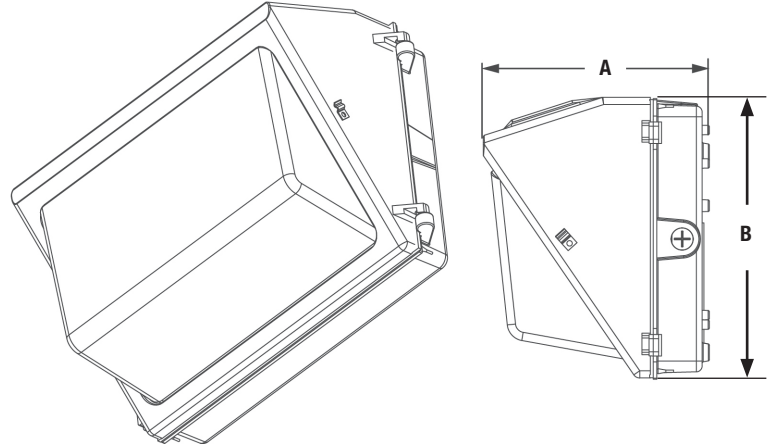

*Prm for DLC Premium; Std for DLC Standard
**Made To Order

Photometric Data

WALPAK4A 30W

WALPAK4A 50W

WALPAK4A 60W

WALPAK4A 80W

WALPAK4A 120W

Physical Information

Luminaire Description	(A) Depth in (mm)	(B) Height in (mm)
WALPAK4A 30W	9.49 (241)	8.94 (227)
WALPAK4A 50-80W	7.46 (189.5)	9.29 (236)
WALPAK4A 120W	9.4 (238.7)	9.1 (231)

WALPAK4A 30W

WALPAK4A 50-80W

WALPAK4A 120W