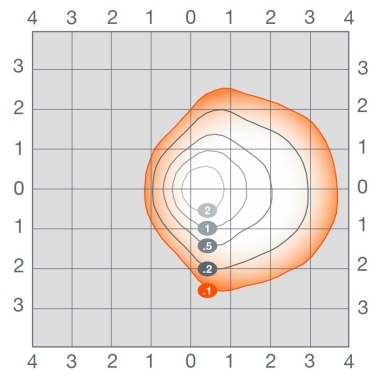

*Prm for DLC Premium; Std for DLC Standard
**Made To Order

Photometric Data

WALPAK4A 30W

WALPAK4A 50W

WALPAK4A 60W

WALPAK4A 80W

WALPAK4A 120W

Physical Information

Luminaire Description	(A) Depth in (mm)	(B) Height in (mm)
WALPAK4A 30W	9.49 (241)	8.94 (227)
WALPAK4A 50-80W	7.46 (189.5)	9.29 (236)
WALPAK4A 120W	9.4 (238.7)	9.1 (231)

WALPAK4A 30W

WALPAK4A 50-80W

WALPAK4A 120W