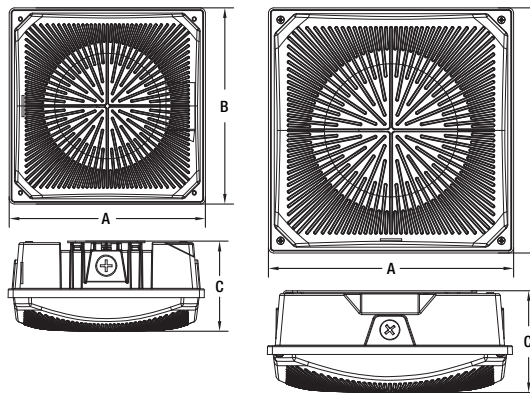

CANOPYS	4X	/ XX	UNV	D	8	SC2	/ X5	/ BZ	/ X
Product Name	Generation	Wattage	Voltage	Dimming	CRI	Color Temp	Distribution	Color/Finish	Options
CANOPYS = UltraLED™	4A = 20 or 40W versions	20 = 20 watts 40 = 40 watts	UNV = 120-277V	D = 0-10V	8 = >80	SC2 = selectable 3000, 4000 or 5000K CCT	G5 = Garage Optics C5 = Canopy Optics	BZ = Bronze WH = White	Blank = no option D = Motion/Daylight Sensor M = Motion Sensor P = Photocontrol
CCT Selectable Canopy Luminaire	4B = 60 or 75W versions	60 = 60 watts 75 = 75 watts							

*LPW is calculated at 3000K

Physical Information

Lamp Description	(A) Length (in)	(B) Width (in)	(C) Height (in)
UltraLED Canopy 20 and 40W versions	7.992	7.992	3.661
UltraLED Canopy 60 and 75W versions	10	10	4.173