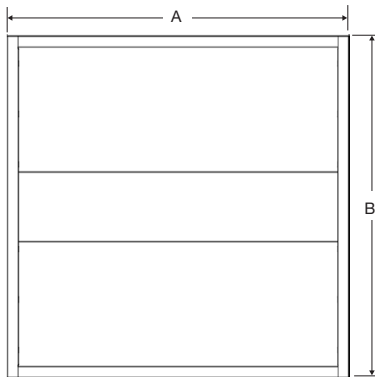

Physical Information

Lamp Description	(A) Length (in.)	(B) Width (in.)	(C) Height (in.)
2x2	23.77	23.77	2.12
2x4	47.71	23.77	2.12
2x2 EM	23.77	23.77	3.38
2x4 EM	47.71	23.77	3.38

2X2

2X4

Accessories and Replacement Parts