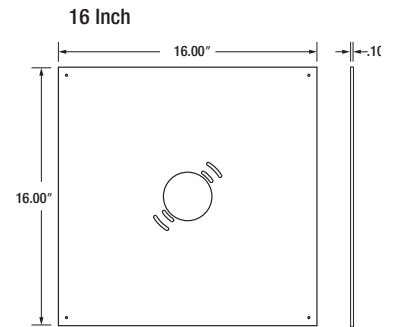

MTO***

*LPW per LM79 report
**Prm for DLC Premium
***Made To Order

Mounting Accessories

Item Number	Ordering Abbreviation	Item Description
60683	CANOPY3A/MTGPLATE/12/BZ	12.5" Mounting Plate, Bronze
60684	CANOPY3A/MTGPLATE/16/BZ	16" Mounting Plate, Bronze
60685	CANOPY3A/MTGPLATE/12/WH	12.5" Mounting Plate, White
60686	CANOPY3A/MTGPLATE/16/WH	16" Mounting Plate, White

LEDVANCE LLC
200 Ballardvale Street
Wilmington, MA 01887 USA
Phone 1-800-LIGHTBULB (1-800-544-4828)
www.sylvania.com

SYLVANIA and LEDVANCE are registered trademarks.
All other trademarks are those of their respective owners.
Licensee of product trademark SYLVANIA in general lighting.
Specifications subject to change without notice.

/sylvania /sylvania

© 2019 LEDVANCE LLC