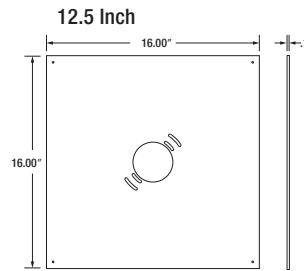

MTO***

*LPW per LM79 report
**Prm for DLC Premium
***Made To Order

Mounting Accessories

Item Number	Ordering Abbreviation	Item Description
60683	CANOPY3A/MTGPLATE/12/BZ	12.5" Mounting Plate, Bronze
60684	CANOPY3A/MTGPLATE/16/BZ	16" Mounting Plate, Bronze
60685	CANOPY3A/MTGPLATE/12/WH	12.5" Mounting Plate, White
60686	CANOPY3A/MTGPLATE/16/WH	16" Mounting Plate, White