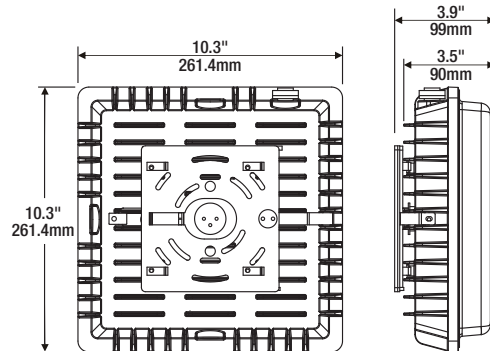

Wattage Comparison Chart

Traditional Source	Traditional System Wattage	LED System Wattage	Energy Savings
35 W HPS	42	20	52%
50 W HPS	62	20	68%
70 W HPS	91	20	67%
70 W HPS	91	40	56%
100 W HPS	120	40	67%
100 W MH	130	40	69%
150 W HPS	170	40	76%
150 W MH	188	40	79%
150 W HPS	170	55	68%
150 W MH	188	55	71%
175 W MH	210	55	74%

Ordering Guide

Item Number:

CANOPY	3A	/	XXX	XXX	7	XX	/	10S	5	/	XX
Product Name	Generation		Wattage (UNV)	Voltage	CRI	Color Temp (CCT)		Shape	Distribution		Color Finish
CANOPY	3A		020 = 20 Watts 040 = 40 Watts 055 = 55 Watts	UNV = 120-277V 347 = 347V	7 = >80	40 = 4000K 50 = 5000K		10S = 10" Square	5 = Type V		BZ = Bronze WH = White
			Wattage (347V)								
			040 = 40 Watts 055 = 55 Watts								

Catalog #	Type
Project	
Notes	
Date	
Prepared by	

Dimensions

Specifications

Weight: 5.7 lbs (2.3kg)

Construction: Die Cast aluminum housing with powder coat paint. The standard colors are bronze or white.