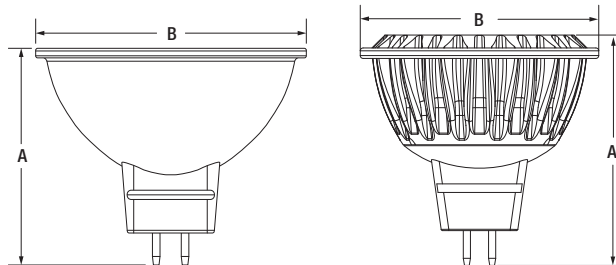

1. Hours lifetime with 70% (L70) lumen maintenance 2. Thermally stable typical CCT (±10%) 3. Thermally stable typical lumens (±10%) 4. CRI – Color Rendering Index

Physical Information

	(A) Height inches (mm)	(B) Diameter inches (mm)
MR16, all wattages	1.73 (43.9)	1.98 (50.5)

LEDVANCE LLC
200 Ballardvale Street
Wilmington, MA 01887 USA
Phone 1-800-LIGHTBULB (1-800-544-4828)
www.ledvanceUS.com

SYLVANIA and LEDVANCE are registered trademarks.
All other trademarks are those of their respective owners.
Licensee of product trademark SYLVANIA in general lighting.
Specifications subject to change without notice.

[/sylvania](#) [/sylvania](#)