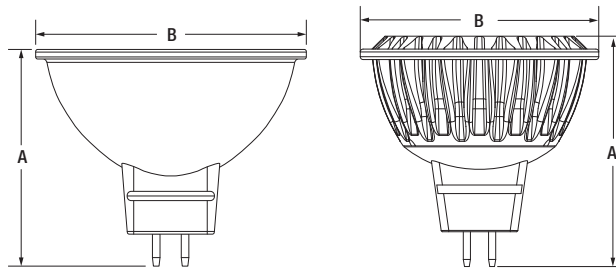

Physical Information

	(A) Height inches (mm)	(B) Diameter inches (mm)
MR16, all wattages	1.73 (43.9)	1.98 (50.5)

LEDVANCE LLC
200 Ballardvale Street
Wilmington, MA 01887 USA
Phone 1-800-LIGHTBULB (1-800-544-4828)
www.ledvanceUS.com

SYLVANIA and LEDVANCE are registered trademarks.
All other trademarks are those of their respective owners.
Licensee of product trademark SYLVANIA in general lighting.
Specifications subject to change without notice.

[/sylvania](https://www.facebook.com/sylvania) [/sylvania](https://www.facebook.com/sylvania)