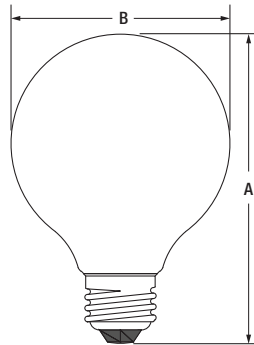

- cULus
- RoHS
- Lead Free
- FCC*
- ENERGY STAR®
- California Title 20

*FCC Title 47 CFR, Part 15 Subpart B Class B

Specification Data

Catalog #	Type
Project	
Comments	
Prepared by	

Ordering Guide

LED	XX	G25	DIM	9	XX	XX	13Y	TL	RP2
LED	Wattage 4.5 = 4.5 Watts 6 = 6 Watts 8 = 8 Watts 11 = 11 Watts	Lamp Type G25	DIM = Dimmable	CRI 9 = 90	Color Temperature 27 = 2700K 50 = 5000K	Bulb Finish CL = Clear F = Frosted	Lamp Life 13Y = 13 Year Life	TL = Natural with TruWave Technology™	RP2 = 2PK Retail

Physical Information

	(A) Height inches (mm)	(B) Diameter inches (mm)
G25	4.45 (113)	3.15 (80)

Color Quality Comparison

LEDVANCE LLC
 200 Ballardvale Street
 Wilmington, MA 01887 USA
 Phone 1-800-LIGHTBULB (1-800-544-4828)
 www.ledvanceUS.com