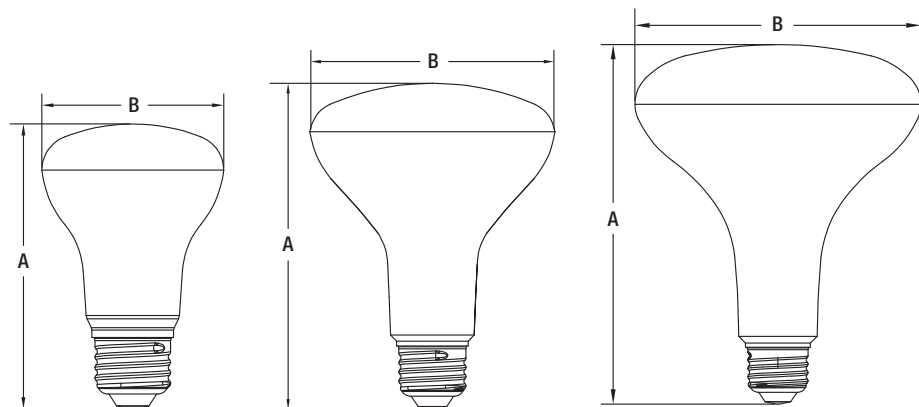

Physical Information

	(A) MOL inches (mm)	(B) Diameter inches (mm)
R20	3.90 (99)	2.48 (63)
BR30	5 (127)	3.74 (95)
BR40	6.14 (156)	4.88 (124)