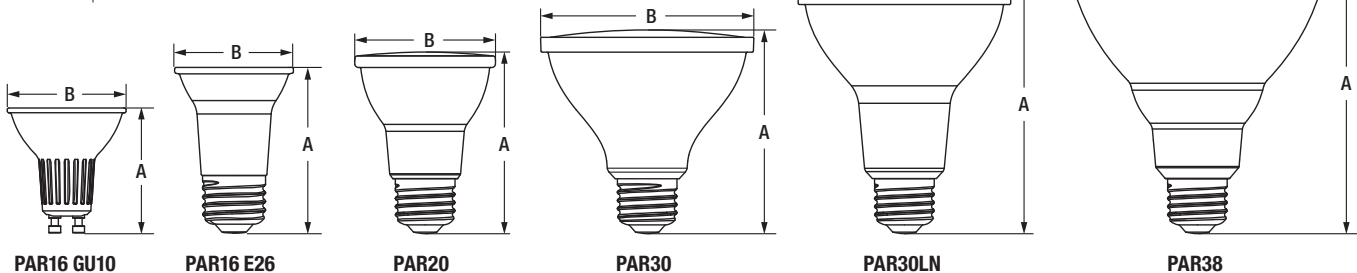

Physical Information

	(A) Height inches (mm)	(B) Diameter inches (mm)
PAR16 GU10	2.05 (52)	1.97 (50)
PAR16 E26	2.76 (70)	1.97 (50)
PAR20	3.19 (81)	2.48 (63)
PAR30	3.54 (90)	3.74 (95)
PAR30LN	4.41 (112)	3.74 (95)
PAR38	5.12 (130)	4.72 (120)