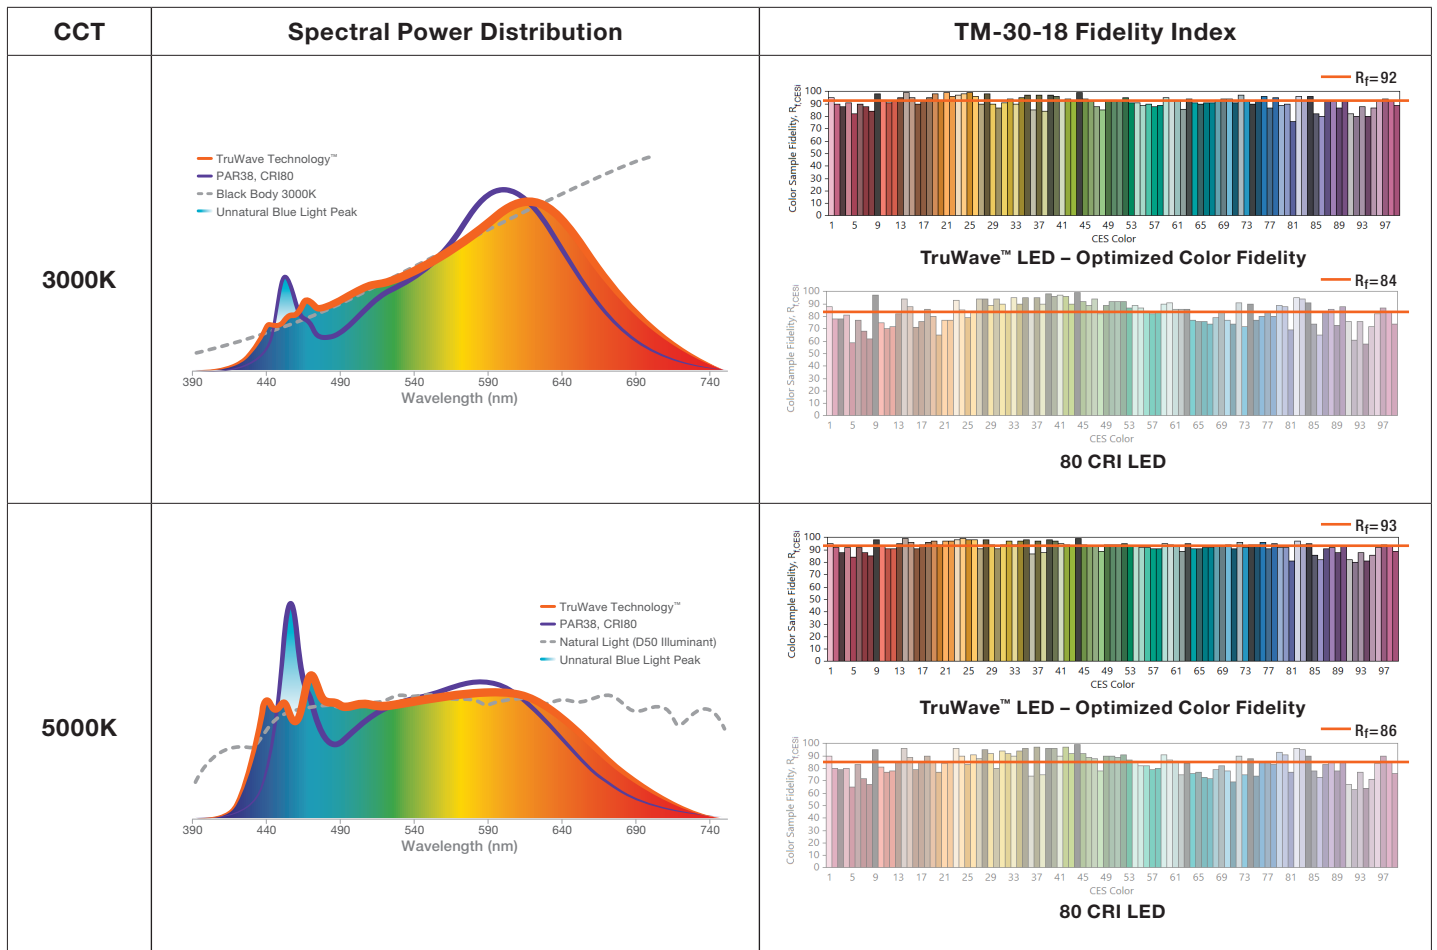

Color Quality Comparison

LEDVANCE LLC
200 Ballardvale Street
Wilmington, MA 01887 USA
Phone 1-800-LIGHTBULB (1-800-544-4828)
www.sylvania.com

SYLVANIA and LEDVANCE are registered trademarks.
All other trademarks are those of their respective owners.
Licensee of product trademark SYLVANIA in general lighting.
Specifications subject to change without notice.