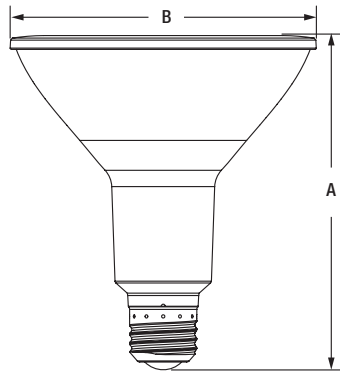

Specification Data

Catalog #	Type
Project	
Comments	
Prepared by	

Ordering Guide

ECOLED	14	PAR38	8	XX	FL40	7Y	V	RP2
ECO LED	Wattage 14 = 14 Watts	Lamp Type PAR38	CRI 8 = 80	Color Temperature 30 = 3000K 50 = 5000K	FL40 = Flood 40° Beam Angle	7Y = 7 Year Life	V = Value	2PK Retail

Physical Information

	(A) Height inches (mm)	(B) Diameter inches (mm)
ECO LED PAR38	4.72 (120)	5.16 (131)

LEDVANCE LLC
 200 Ballardvale Street
 Wilmington, MA 01887 USA
 Phone 1-800-LIGHTBULB (1-800-544-4828)
www.sylvania.com