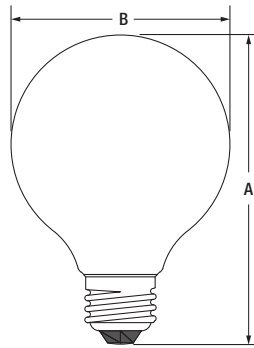

## Ordering Guide

LED	XX	G25	DIM	9	XX	XX	13Y	TL	RP2
LED	Wattage 4.5 = 4.5 Watts 6 = 6 Watts	Lamp Type G25	DIM = Dimmable	CRI 9 = 90	Color Temperature 27 = 2700K 50 = 5000K	Bulb Finish CL = Clear F = Frosted	Lamp Life 13Y = 13 Year Life	TL = Natural with TruWave Technology™	RP2 = 2PK Retail

## Physical Information

	(A) Height inches (mm)	(B) Diameter inches (mm)
G25	4.45 (113)	3.15 (80)