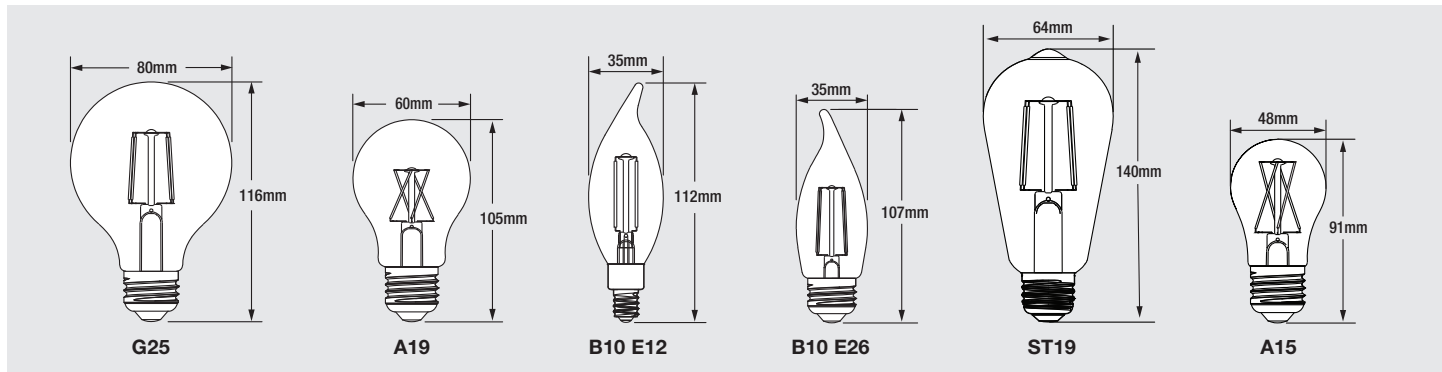

Ordering Guide

LED	5	A19	/	DIM	/	0	/	9	27	/	CEC	/	GL	/	RP
LED Lamps	Wattage	Lamp Type		Dimmable		Omnidirectional		CRI = 90	CCT = 2700K		CEC		Glass		Retail Pack

Energy Savings

Basic Product Description	LED Life (hrs)	LED Lumens	Similar Incandescent	Incandescent Life (hrs)	Incandescent Life (hrs.)	Watts Saved	Energy Savings*	LED Life vs Incandescent
LED5A19	15,000	450	40W	1500	35	$57.80	10x	7.3x
LED8.5A19	15,000	800	60W	1500	51.5	$85.00	10x	
LED4.5G25	15,000	350	40W	1500	35.5	$58.60	10x	
LED4B10	15,000	320	40W	1500	36	$57.80	10x	
LED5B10	15,000	500	60W	1500	55	$90.75	10x	
LED5A15	15,000	450	40W	1500	35	$57.80	10x	
LED5ST19	15,000	450	40W	1500	35	$57.80	10x	
LED8.5ST19	15,000	800	60W	1500	51.5	$85.00	10x	

Lamp Dimensions

LEDVANCE LLC
200 Ballardvale Street
Wilmington, MA 01887 USA
Phone 1-800-LIGHTBULB (1-800-544-4828)
www.sylvania.com

SYLVANIA and LEDVANCE are registered trademarks.
All other trademarks are those of their respective owners.
Licensee of product trademark SYLVANIA in general lighting.
Specifications subject to change without notice.

[/sylvania](#) [/sylvania](#)