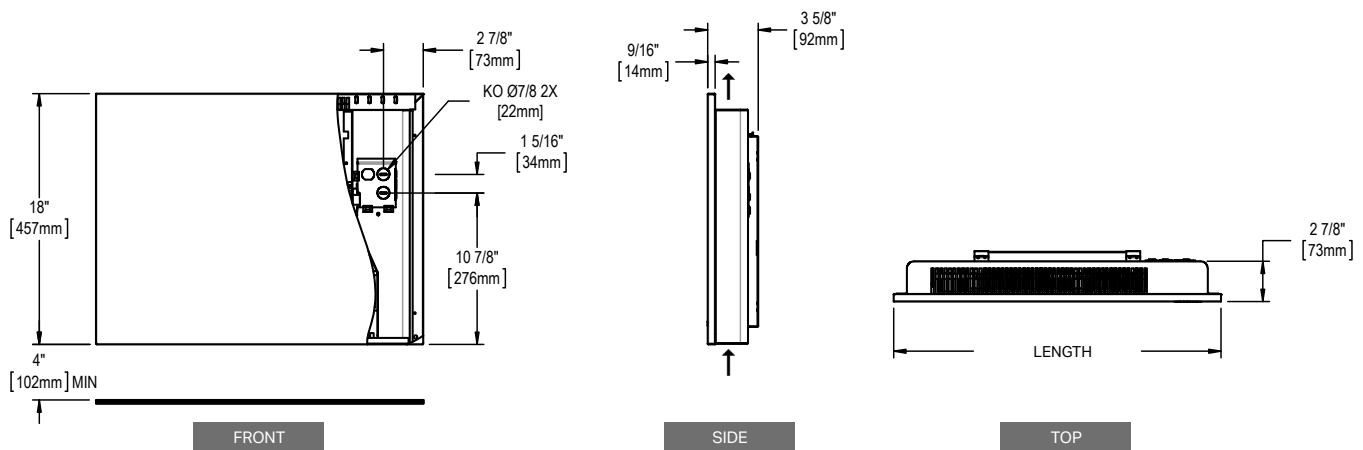

TECHNICAL DRAWINGS

Stelpro reserves the right to modify descriptions, manufacturing specifications or prices without prior notice. No returns accepted on optional-color products. For all the latest models and prices, please refer to our website at www.Stelpro.com.