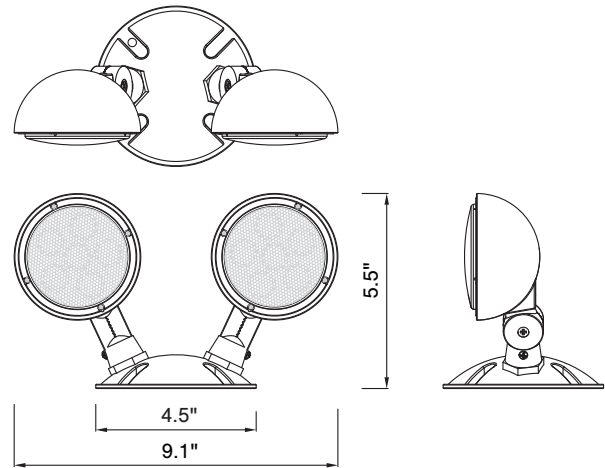

RH20

120V

Catalog #:		Type
Project:		Date
Prepared by:		

Wet LED Double Remote Heads

DESCRIPTION

This Wet LED Double Remote Head for emergency lighting is great for general purpose applications. The durable, polycarbonate lamp housing resists discoloration due to UV radiation. Heads are fully adjustable, insuring that light can be put where it is needed.

DESIGN FEATURES

Construction

- White Polycarbonate lamp housing and cover
- White Aluminum mounting canopy
- Fully adjustable round light heads

Electrical

- Rated 3-12V DC input
- 2 x 1W | 107 lms each | 214 lms total delivered
- Operating Temperature: -25°C to 50°C

Dimensions (W x D X H)

- 9-1/16" x 4-1/2" x 5-1/2"

Installation

- Suitable for wall or ceiling mount over standard J-Box

Compatibility

- For Use with REL6LED or REL6LED-SD Emergency Units

Certifications

- UL listed for wet location
- Meets and exceeds all appropriate NFPA life safety codes
- LED Light Source: 5-Year Limited Warranty
- Other Components: 1-Year Limited War