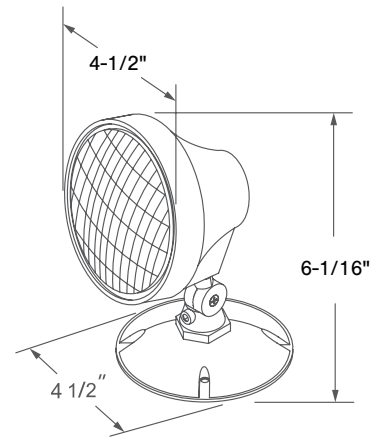

RH19 Series

120V

Catalog #:		Type
Project:		Date
Prepared by:		

Wet LED Single Remote Head

DESCRIPTION

This Wet LED Single Remote Head for Emergency Lights is great for general purpose applications. The durable, injection molded thermoplastic material resists discoloration due to UV radiation. Head is fully adjustable, insuring that light can be put where it is needed.

DESIGN FEATURES

Construction

- White Polycarbonate lamp housing and cover
- White Aluminum mounting canopy
- Fully adjustable round light head

Electrical

- Rated 3-12V DC Input
- 1 x 1W | 107 lms delivered
- Operating Temperature: -25C to 50C