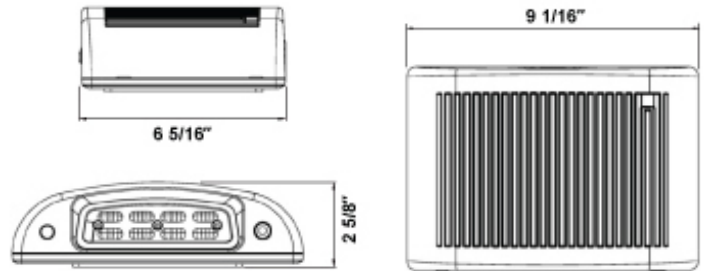

REL5LED

120V-277V Universal voltage

Catalog #:		Type
Project:		Date
Prepared by:		

Outdoor Full Cutoff Emergency

Outdoor Full Cutoff Emergency

DESCRIPTION

An ultra slim profile, integrated photocell, cold weather heatpad and emergency battery with self-diagnostics. The design provides emergency lighting that increases safety, security, and visibility in commercial and industrial applications.

DESIGN FEATURES

Construction

- Low-profile, ultra slim design, die-cast aluminum housing with heatsink with gasketed UV resistant polycarbonate lens
- IP65 rated against ingress of dust and water jets
- Low profile, ultra slim design
- Unit suitable for damp or wet location

Installation

- Suitable for wall mount and conduit mount
- Removable backplate for easy, one-person installation
- Universal pattern knockouts on backplate for j-box
- 1/2" threaded conduit access on top surface

Model #	Dimensions (L x W x H)	Watts	Lumens	Finish
REL5LED-OB	9-1/6" x 2-5/8" x 6-5/16"	18W	1,500lm	Oil Rubbed Bronze
REL5LED-OB-C Cold Weather	9-1/6" x 2-5/8" x 6-5/16"	18W	1,500lm	Oil Rubbed Bronze
REL5LED-WH	9-1/6" x 2-5/8" x 6-5/16"	18W	1,500lm	White
REL5LED-WH-C Cold Weather	9-1/6" x 2-5/8" x 6-5/16"	18W	1,500lm	White