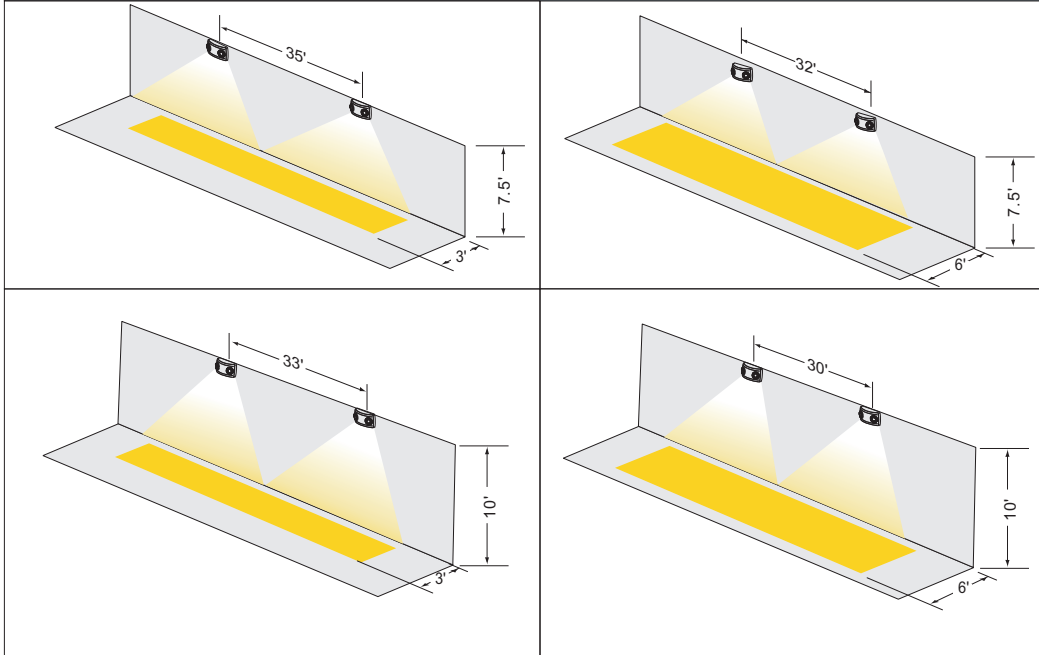

REL23-SD

120/277V

Spacing Charts

REL21/22/23-SD/23-SD-C