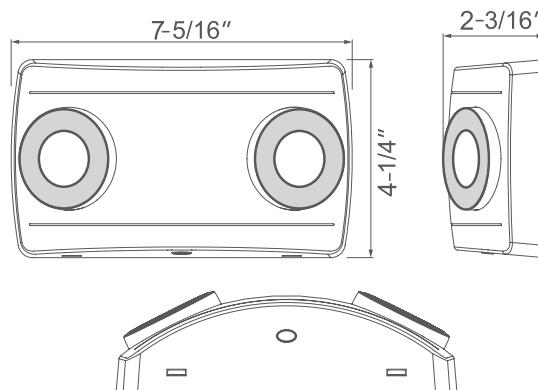

REL23-SD

120/277V

Catalog #:		Type
Project:		Date
Prepared by:		

Compact High Output Self Diagnostic Emergency Unit

DESCRIPTION

This compact low profile, high output, self-contained emergency unit works well in long hallway or large space applications where wider unit spacing is appropriate. Self-diagnostic monitoring of battery, lamps, charger circuit board is standard. The 2 adjustable heads have either narrow or wide lenses options. The cold weather and wet location options allow for a wider set of applications this unit can be used.

DESIGN FEATURES

Construction

- High impact thermoplastic white housing
- 2 adjustable heads
- Clear plastic lens
- Wide or Narrow Lens Options

Electrical

- 120/277V - 60 Hz
- Minimum 90 minutes illumination in emergency mode
- Self-diagnostic standard with LED indicator
- Standard Operating Temperature: 10°C (50°F) to 40°C (104°F)
- Standard 3.6V, 900 mAh Ni-Cad Battery
- Light Output: 2 x 1.4W | 2 x 123 lms | 247 lms total