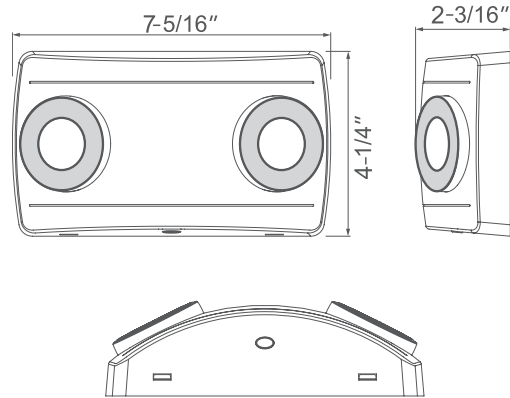

REL21 Series

120/277V

Catalog #:		Type
Project:		Date
Prepared by:		

Compact High Output Emergency

DESCRIPTION

This compact low profile, high output, self-contained emergency unit works well in long hallway or large space applications where wider unit spacing is appropriate. The 2 adjustable heads have either narrow or wide lenses options. The cold weather and wet location options allow for a wider set of applications this unit can be used.

DESIGN FEATURES

Construction

- High impact thermoplastic housing
- 2 adjustable heads
- Clear plastic lens
- Wide or Narrow Lens Options

Electrical

- 120/277V - 60 Hz
- Minimum 90 minutes illumination in emergency mode
- Manual test switch and LED indicator
- Standard Operating Temperature: 10°C (50°F) to 40°C (104°F)
- Standard 3.6V, 1500 mAh Ni-Cad Battery
- Light Output: 2 x 1.5W | 2 x 123 lms | 247 lms total