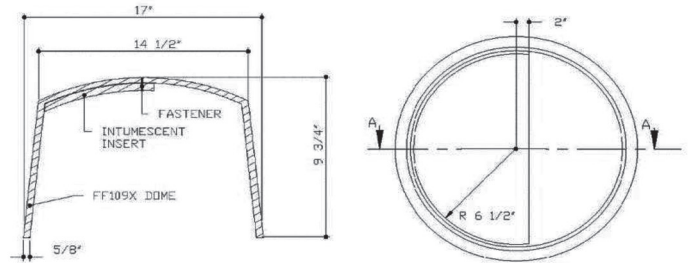

FF109X

Catalog #:		Type
Project:		Date
Prepared by:		

2-Hour Rated Fire Box

DESCRIPTION

The FF109X Fire Rated Cover is designed to reduce the ability of the insulation catching fire. Makes your recessed lights fire rated and gives you piece of mind that you are protected against accidental insulation fires. The FF109X is easy to install and fits most IC Rated fixtures. In a fire, the intumescent material expands 5 times of its original thickness, closing the vent holes and preventing flames to spread.

DESIGN FEATURES

Features

- 120 minute protection
- Fits most popular IC rated fixtures
- For Joist Spacing up to 24" on center
- Suitable for 2" x 10", 2" x 12", 2" x 14", and 2" x 16" joist
- Can be used in floor/ceiling, as well as roof/ceiling assemblies (attic)
- Lightweight (approx. 2.5 lbs)
- Easy Installation - can be fitted in seconds - no screws, drilling or additional sealant required
- Enhances the acoustic protection of the ceiling
- Reduces heat loss through the fixture
- Maintenance free
- Inside Height: 8" | Outside Diameter: 17"