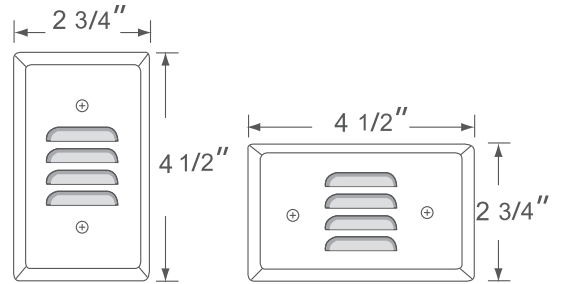

8918 Series

120V-60Hz

Catalog #:		Type
Project:		Date
Prepared by:		

Outdoor LED Mini Step Light

DESCRIPTION

The 8918 Outdoor LED Mini Step Light is a easy-to-install low profile fixture that produces an attractive glow. Ideal for lighting low light areas such as corridors or pathways, and can be mounted vertically or horizontally.

DESIGN FEATURES

Construction

- IC rated for direct contact w/ insulation
- Horizontal and vertical louvered front cover included
- Mounts in a standard single gang box

Electrical

- 120V-60Hz
- 50,000 hour projected life
- LED
- 3W | 45lms
- Available in 3000K
- CRI 80

Dimensions

- Height 4.5" x Width 2.75"

Finish

- Available in white (WH), black (BK), brushed aluminum (BA)

Certifications

- cETLus listed for wet location
- 5 year limited warranty

ORDERING

Example: 8918WH