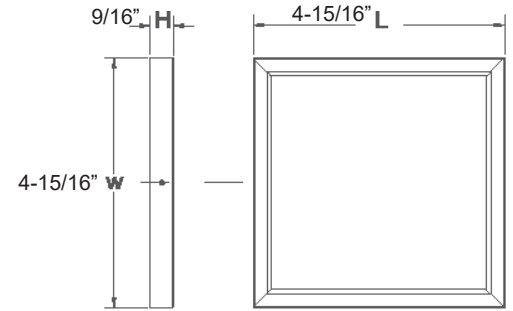

8748

120V

Catalog #:		Type
Project:		Date
Prepared by:		

5" Square Surface Mount

White (WH)

Brushed Nickel (BN)

Oil Rubbed Bronze (OB)

8748 - 5" Square Surface Mount

DESCRIPTION

This LED low-profile surface mount light is an affordable, attractive and versatile solution as a down light. Save on the cost of a recessed housing as this unit is suitable for J-box installations. Appropriate for use in wet locations, this is a great choice for many bathroom or exterior residential or light-commercial applications.

Installation

- Mounting bracket included to fit most 4" J-Box applications

J-Box Mounting

Dimensions

- 4-15/16" x 9/16"

Certifications

- Energy Star Listed
- cCSAus Listed for wet location
- LED Lamp: 5 Year Limited Warranty
- Other Components: 1 Year Limited Warranty