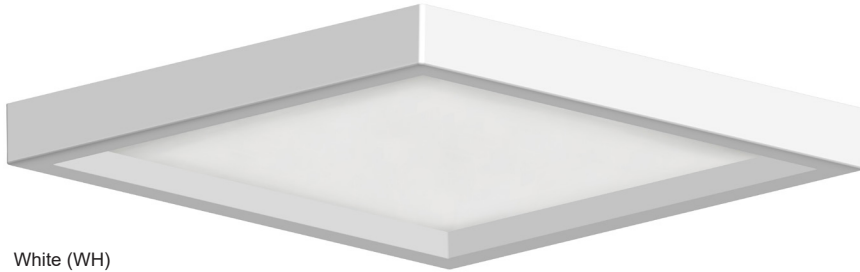

8748

120V

Catalog #:		Type
Project:		Date
Prepared by:		

5" Square Surface Mount

White (WH)

Brushed Nickel (BN)

Oil Rubbed Bronze (OB)

8748 - 5" Square Surface Mount

DESCRIPTION

This LED low-profile surface mount light is an affordable, attractive and versatile solution as a down light. Save on the cost of a recessed housing as this unit is suitable for J-box installations. Appropriate for use in wet locations, this is a great choice for many bathroom or exterior residential or light-commercial applications.

DESIGN FEATURES

Construction

- Durable steel frame
- Acrylic diffuser

Electrical

- 120V-60Hz
- Dimmable TRIAC or ELV, 10-100%
- 50,000 hour projected life
- 10W | 625 lms (delivered)
- 3000K or 4000K | 90 CRI