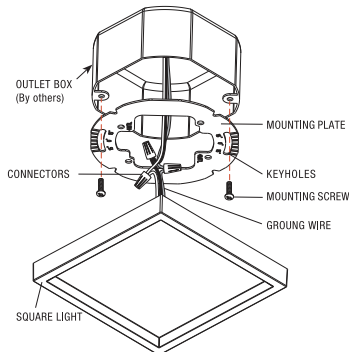

Installation

- Mounting bracket included to fit most 4" J-Box applications

J-Box Mounting

Dimensions

- 4-15/16" x 9/16"

Certifications

- Energy Star Listed
- cCSAus Listed for wet location
- LED Lamp: 5 Year Limited Warranty
- Other Components: 1 Year Limited Warranty