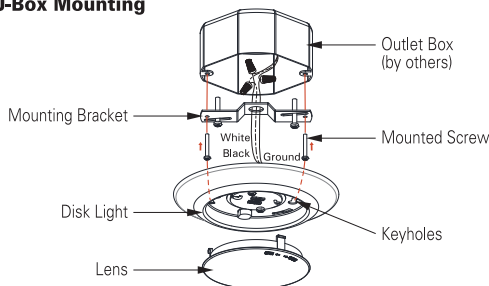

8556

120V

Catalog #:		Type
Project:		Date
Prepared by:		

6" LED Low-Profile Disk Light

8556 - 6" LED Low-Profile Disk

DESCRIPTION

The 8556 is a 6" LED Disk Light that makes upgrading to an energy efficient LED down light solution easier than ever. Flexible for use in both retrofit and new construction applications, and suitable for use in wet locations, this is an ideal choice for most any residential or light-commercial application. Now available in either Dedicated CCT or Selectable 5CCT in both 80 CRI or 90 CRI.

DESIGN FEATURES

Construction

- Durable steel frame
- Frosted polycarbonate lens

Electrical

- 120V - 60Hz
- Dimmable TRIAC or ELV, 10-100%
- 50,000 hours project life
- 80 CRI | 15.5W | Dedicated CCT: 3K or 4K | 972 lms (delivered)
- 90 CRI | 15.7W | Dedicated CCT: 27K, 3K, or 4K | 929 lms (delivered)
- Selectable 5CCT | Nominal 15.2W | 27K, 3K, 35K, 4K, 5K | 80 or 90 CRI

Installation

- Mounting bracket included to fit most 3" or 4" J-Box applications
- -R Retrofit option includes torsion springs and E26 base adaptor for mounting in 5/6" housings.

J-Box Mounting

Dimensions