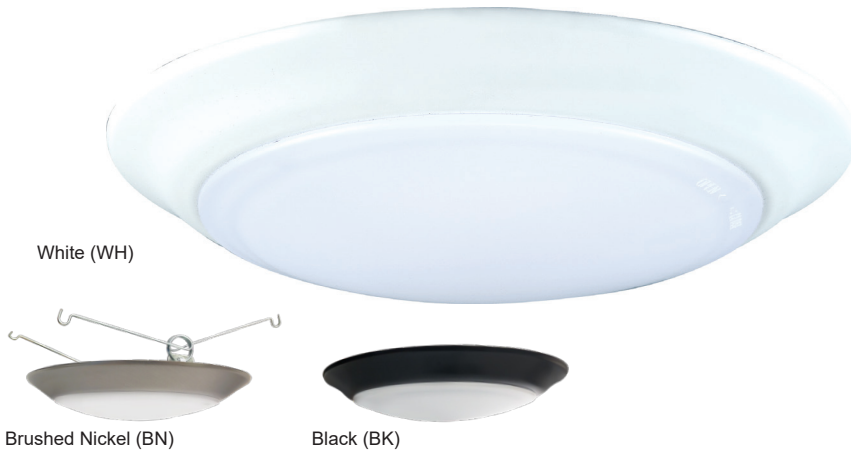

8556

120V

Catalog #:		Type
Project:		Date
Prepared by:		

6" LED Low-Profile Disk Light

8556 - 6" LED Low-Profile Disk

DESCRIPTION

The 8556 is a 6" LED Disk Light that makes upgrading to an energy efficient LED down light solution easier than ever. Flexible for use in both retrofit and new construction applications, and suitable for use in wet locations, this is an ideal choice for most any residential or light-commercial application. Now available in either Dedicated CCT or Selectable 5CCT in both 80 CRI or 90 CRI.

DESIGN FEATURES

Construction

- Durable steel frame
- Frosted polycarbonate lens

Electrical

- 120V - 60Hz
- Dimmable TRIAC or ELV, 10-100%
- 50,000 hours project life
- 80 CRI | 15.5W | Dedicated CCT: 3K or 4K | 972 lms (delivered)
- 90 CRI | 15.7W | Dedicated CCT: 27K, 3K, or 4K | 929 lms (delivered)
- Selectable 5CCT | Nominal 15.2W | 27K, 3K, 35K, 4K, 5K | 80 or 90 CRI

- 7-3/8" x 1-1/4" H

Certifications

- cCSAus for use in wet locations
- Energy Star Listed - 80 & 90 CRI Dedicated CCT Only
- CEC JA8 Compliant - 90 CRI Dedicated CCT Only
- LED Lamp: 5 Year Limited Warranty
- Other Components: 1 Year Limited Warranty
- Suitable for use in closets when installed in accordance to NEC Section 410.16 (C)(1)