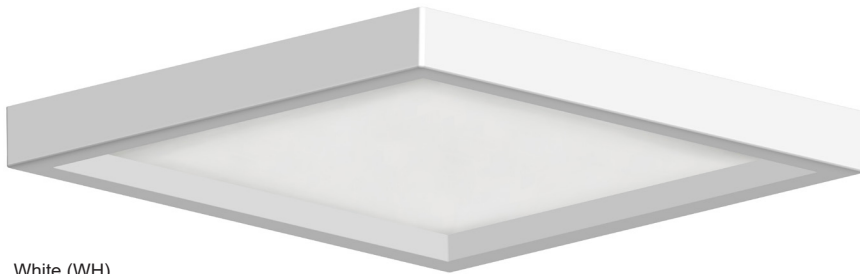

8548

120V

Catalog #:		Type
Project:		Date
Prepared by:		

7" Square Surface Mount

White (WH)

Black (BK)

Brushed Nickel (BN)

Oil Rubbed Bronze (OB)

DESCRIPTION

This LED low-profile surface mount light is an affordable, attractive and versatile solution as a down light. Save on the cost of a recessed housing as this unit is suitable for J-box installations. Appropriate for use in wet locations, this is a great choice for many bathroom or exterior residential or light-commercial applications.

DESIGN FEATURES

Construction

- Durable steel frame
- Acrylic diffuser

Electrical

- 120V-60Hz
- Dimmable TRIAC or ELV, 10-100%
- 50,000 hour projected life
- 15W | 907 lms (delivered)
- 3000K or 4000K | 90 CRI