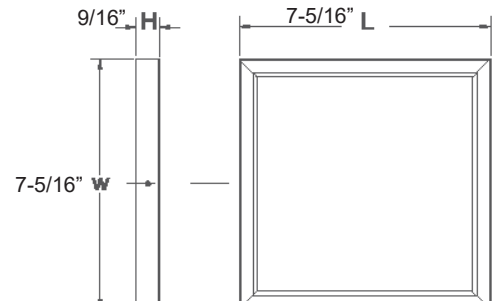

8548

120V

Catalog #:		Type
Project:		Date
Prepared by:		

7" Square Surface Mount

White (WH)

Black (BK)

Brushed Nickel (BN)

Oil Rubbed Bronze (OB)

DESCRIPTION

This LED low-profile surface mount light is an affordable, attractive and versatile solution as a down light. Save on the cost of a recessed housing as this unit is suitable for J-box installations. Appropriate for use in wet locations, this is a great choice for many bathroom or exterior residential or light-commercial applications.

Installation

- Mounting bracket included to fit most 4" J-Box applications

J-Box Mounting

Dimensions

- 7-5/16" x 9/16"

Certifications

- Energy Star Listed
- cCSAus Listed for wet location
- LED Lamp: 5 Year Limited Warranty
- Other Components: 1 Year Limited Warranty