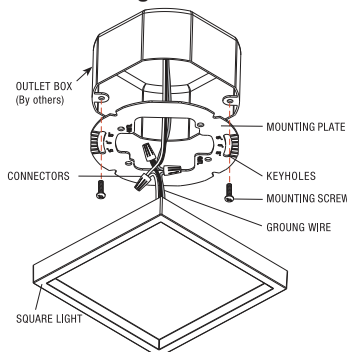

DESCRIPTION

This LED low-profile surface mount light is an affordable, attractive and versatile solution as a down light. Save on the cost of a recessed housing as this unit is suitable for J-box installations. Appropriate for use in wet locations, this is a great choice for many bathroom or exterior residential or light-commercial applications.

Installation

- Mounting bracket included to fit most 4" J-Box applications

J-Box Mounting

Dimensions

- 7-5/16" x 9/16"

Certifications

- Energy Star Listed
- cCSAus Listed for wet location
- LED Lamp: 5 Year Limited Warranty
- Other Components: 1 Year Limited Warranty