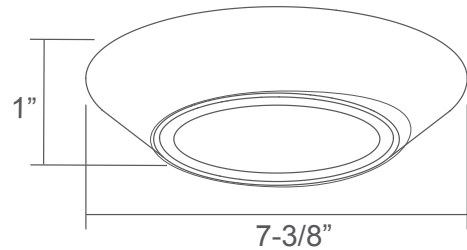

8538 - 7" Flat Lens Disk

DESCRIPTION

A 7" low-profile LED disk light with a flat lens that is an affordable, attractive and versatile solution for a LED down light. Save on the cost of a downlight, as this disk is suitable for J-box installations. Appropriate for use in wet locations, this is a great choice for most any residential or light-commercial applications. Now available in either Dedicated CCT or Selectable 5CCT in both 80 CRI or 90 CRI.