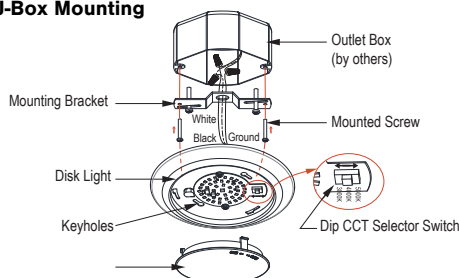

Dimensions

- 7-3/8"W x 1"H

Certifications

- CSAus Listed for use in wet locations
- Energy Star Listed - 90 CRI Dedicated CCT Only
- CEC JA8 Compliant - 90 CRI Dedicated CCT Only
- LED Lamp: 5 Year Limited Warranty
- Other Components: 1 Year Limited Warranty
- Suitable for use in closets when installed in accordance to NEC Section 410.16 (C) (1)

Installation

- Mounting bracket included to fit most 3" or 4" J-Box applications
- -R Retrofit option includes torsion springs and E26 base adapter for mounting in 5/6" housings.

J-Box Mounting

ORDERING GUIDE