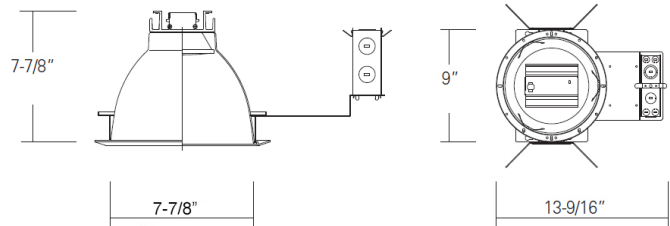

8126H

120V-277V Universal Voltage

Catalog #:		Type
Project:		Date
Prepared by:		

8" LED Architectural Housing

DESCRIPTION

An ideal solution for efficiency, safety, and flexible design aesthetics. The 8126H housing and available trims offer balance, power, and efficiency to bring you the options needed to complete a variety of high-end residential, multi-family, or commercial projects with a reliable and modern LED down light solution.