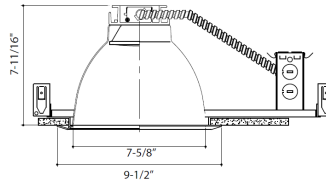

8125H

120V-277V Universal Voltage

Catalog #:		Type
Project:		Date
Prepared by:		

8" LED Frame-In

DESCRIPTION

An ideal solution for efficiency, safety, and flexible design aesthetics. The 8125H housing and available trims offer balance, power, and efficiency to bring you the options needed to complete a variety of high-end residential, multi-family, or commercial projects with a reliable and modern LED down light solution.

DESIGN FEATURES

Electrical

- 120V-277V Universal Voltage
- Housing Output Options:
  - 23W | 1950 lms (delivered)
  - 30W | 2720 lms (delivered)
  - 45W | 3640 lms (delivered)
- 3000K | 3500K | 4000K
- 80 CRI | 50,000 hour projected life
- Dimmable TRIAC, ELV, and 0-10V DC dimming

Housing

- Sturdy aluminum construction
- Suitable for use in new construction applications
- Junction Box listed for through branch circuit wiring with (5) 3/4" knockouts and easy opening access plate
- Heavy gauge captive bar hangers included for ceiling joist or suspended "T" construction
- Bar hangers are adjustable to 24" with 4 captive nails included

Available Trims

- 8671HZ - Haze cone reflector
- 8673WH - Haze reflector with White Baffle with Lens; Wet Listed
- Beam angle 60°

Emergency (-EM) Option

- RP Lighting 4782EM emergency battery factory installed
- Emergency Battery Output = 9W
- Emergency Lumen Output = 9W x Fixture L/W

Certifications

- cCSAus Listed for damp location (wet trim available)
- Energy Star Listed
- LED Lamp: 5 Year Limited Warranty
- Other Components: 1 Year Limited Warranty

ORDERING GUIDE

Example: 8125H-30-40-EM

Model #	Wattage	CCT	Emergency
8125H			
8125H	-23 : 23W -30 : 30W -45 : 45W	-30 : 3000K -35 : 3500K -40 : 4000K	blank no EM option -EM : adds Battery Pack

TEL: 800.937.6925 | Fax: 800.207.9509 | www.rplighting.com

Specifications and dimensions subject to change without notice.

9/14/21 R2

LIGHTING • FANS