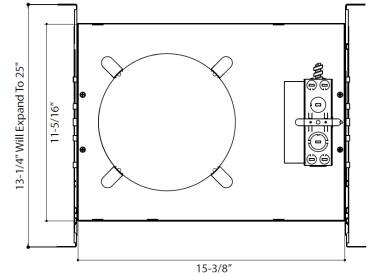

8125H

120V-277V Universal Voltage

Catalog #:		Type
Project:		Date
Prepared by:		

8" LED Frame-In

DESCRIPTION

An ideal solution for efficiency, safety, and flexible design aesthetics. The 8125H housing and available trims offer balance, power, and efficiency to bring you the options needed to complete a variety of high-end residential, multi-family, or commercial projects with a reliable and modern LED down light solution.