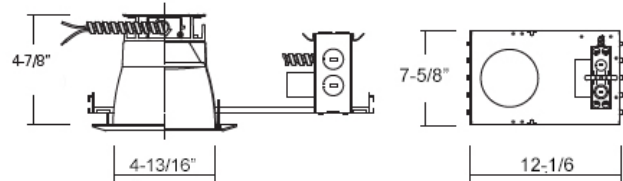

8120H

120V-277V Universal Voltage

Catalog #:		Type
Project:		Date
Prepared by:		

4" LED Frame-In

DESCRIPTION

An ideal solution for efficiency, safety, and flexible design aesthetics. The 8120H housing and available trims offer balance, power, and efficiency to bring you the options needed to complete a variety of high-end residential, multi-family, or commercial projects with a reliable and modern LED down light solution.

DESIGN FEATURES

Electrical

- 120V-277V Universal Voltage
- Housing Output Options:
  - 14W | 1150 lms (delivered)
  - 23W | 1950 lms (delivered)
- 3000K | 3500K | 4000K
- 80 CRI | 50,000 hour projected life
- Dimmable TRIAC, ELV, and 0-10V DC dimming

Housing

- Sturdy aluminum construction
- Suitable for use in new construction applications
- 4-7/8" overall height with trim for use in 2" x 6" joist construction
- Junction Box listed for through branch circuit wiring with (5) 3/4" knockouts and easy opening access plate
- Heavy gauge captive bar hangers included for ceiling joist or suspended "T" construction
- Bar hangers are adjustable to 24" with 4 captive nails included

Available Trims

- 8590HZ- Haze cone reflector
- 8586WH - Haze reflector with White Baffle
- 8687WH - Haze reflector with White Baffle with Lens; Wet Listed
- Beam angle 60°

Emergency (-EM) Option

- RP Lighting 4782EM emergency battery factory installed
- Emergency Battery Output = 9W
- Emergency Lumen Output = 9W x Fixture L/W

Certifications

- cCSAus Listed for damp location (wet trim available)
- Energy Star Listed
- LED Lamp: 5 Year Limited Warranty
- Other Components: 1 Year Limited Warranty

ORDERING GUIDE

Example: 8120H-14-40-EM

Model #	Wattage	CCT	Emergency
8120H			
8120H	-14 : 14W -23 : 23W	-30 : 3000K -35 : 3500K -40 : 4000K	blank no EM option -EM : adds EM Battery Pack

TEL: 800.937.6925 | Fax: 800.207.9509 | www.rplighting.com

Specifications and dimensions subject to change without notice.

9/8/21 R3

RP LIGHTING • FANS