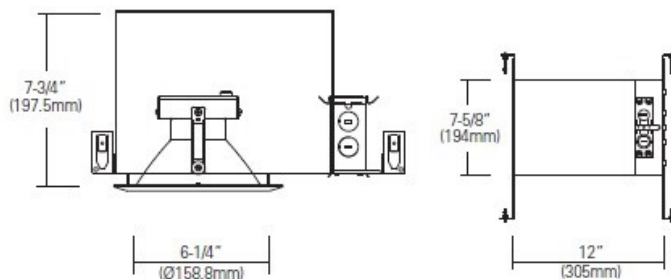

8116HIC

120V-277V Universal Voltage

Catalog #:		Type
Project:		Date
Prepared by:		

6" LED IC Airtight Frame-In

DESCRIPTION

An ideal solution for affordability, efficiency, safety, and flexible design aesthetics. The 8116HIC housing - module/trim combo balances power, efficiency and cost to bring you the options needed to complete a variety of residential or commercial projects with a reliable and modern LED down light solution.

DESIGN FEATURES

Electrical

- Universal voltage: 120-277V
- Triac dimming with integral driver
- Suitable for use in damp locations, wet locations when used with 8570FS
- 50,000 hour projected life
- 15W, 950lms | 20W, 1500lms
- Available in 3000K or 4000K

Housing

- Sturdy aluminum construction
- Airtight Housing
- IC Rated for direct contact with batt type fiberglass insulation
- Suitable for use in new construction applications
- 7-3/4" height allows for use in 2" x 8" joist construction

Junction Box

- Listed for through branch circuit wiring and includes five (5) 3/4" knockouts
- Easy access plate for quick wiring

Bar Hanger

- Pre-installed heavy-gauge captive bar hanger allow the housing to be secured to both joist or suspended "T" bar construction
- Adjustable to position the housing at any point within a 24" joist span or grid section
- 4 captive nails for quick placement

Dimensions

- Size: 12" x 7-3/4" x 7-5/8"
- Aperture: 6-1/4"

Emergency Option

- 8116HIC-20-EM

Certifications

- cETLus
- 5 year limited warranty

TEL: 800.937.6925 | Fax: 800.207.9509 | www.rplighting.com

Specifications and dimensions subject to change without notice.