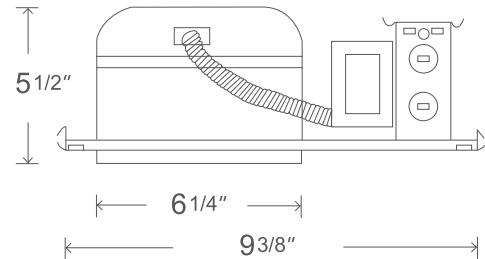

8104HICA

120V-60Hz

Catalog #:		Type
Project:		Date
Prepared by:		

6" IC Airtight Shallow Frame-In Housing - LED and Incandescent Trims

DESCRIPTION

An ideal solution for use where vertical installation space is limited to 2"x6" construction. The 8104HICA housing and trims offers balance, power, efficiency and cost to bring you the options needed to complete a variety of residential or commercial projects with a reliable and modern down light solution.

DESIGN FEATURES

Electrical

- 120V - 60 Hz
- LED Trims - Maximum 15W
- Incandescent Trims - See Trims for Max. Wattage
- Thermally protected against improper lamping

Housing

- Sturdy aluminum construction
- 5-1/2" overall height allows use in 2" x 6" joist construction
- J-box is listed for through-branch circuit wiring (4in – 4out), with seven 1/2" knockouts and four non-metallic cable knockouts with strain clamps
- 3-port quick connectors pre-installed in all J-boxes
- Heavy gauge captive bar hangers included for ceiling joist or suspended "T" construction
- Bar hangers are adjustable to 24" with 4 captive nails included
- Adjusts to fit up to 1" ceiling thickness

Available Trims

- LED Trims: 8523, 8536, 8538, 8539, 8556, 8561, 8562, 8563, 8564, 8565, 8566, 8567, 8568, 8569
- Incandescent Trims: 8502, 8504, 8505

Dimensions

- 5-1/2" H x 9-3/8" L x 7" W
- Opening: 6-1/4"

Certifications

- cETLus listed for damp location (wet listed trims available)
- IC Rated for direct contact with batt type fiberglass insulation
- Housing & Other Components: 1 Year Limited Warranty
- LED Light Source: 5 Year Limited Warranty

ORDERING GUIDE

Example: 8104HICA

Model #
8104HICA
8104HICA (order trims separately)

IC
RATED

LED
Light
Source

TEL: 800.937.6925 | Fax: 800.207.9509 | www.rplighting.com

Specifications and dimensions subject to change without notice.

11/7/22 R3

RP | LIGHTING • FANS