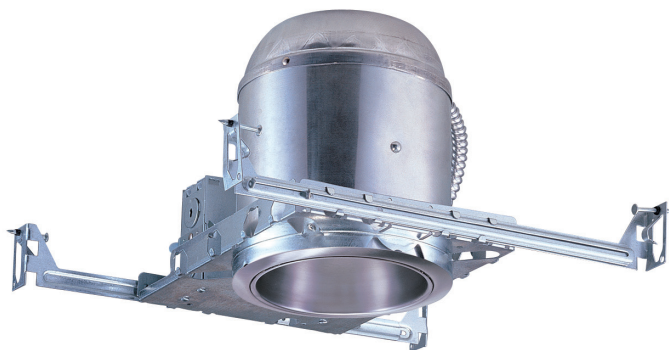

## 6" IC Airtight Housing - LED and Incandescent Trims

#### Housing

- Sturdy aluminum construction
- Suitable for use in new construction applications
- 7-1/2" overall height allows use in 2" x 8" joist construction
- J-box is listed for through-branch circuit wiring (4in – 4out), with seven 1/2" knockouts and four non-metallic cable knockouts with strain clamps
- 3-port quick connectors pre-installed in all J-boxes
- Heavy gauge captive bar hangers included for ceiling joist or suspended "T" construction
- Bar hangers are adjustable to 24" with 4 captive nails included
- Adjusts to fit up to 1" ceiling thickness