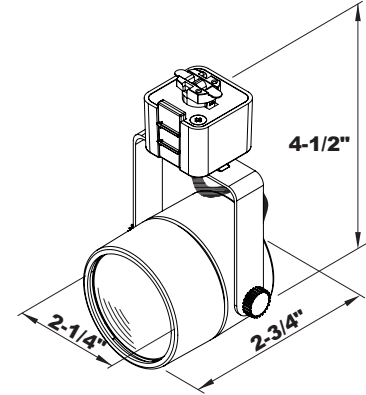

7953, 7953-4

120V

Catalog #:		Type
Project:		Date
Prepared by:		

4' LED Track Pack - 3-Head or 4-Head

DESCRIPTION

Clean and cool, this LED Track Pack has simple attractive aesthetics with functionality providing an abundance of light for your interior space. The track heads can be adjusted vertically and horizontally and are great for residential, commercial, and hospitality applications.

DESIGN FEATURES

Construction

- Aluminum track and track heads
- Frosted acrylic lens
- 355° horizontal head rotation
- 90° vertical head rotation

Electrical

- 120V - 60Hz AC
- Each LED Track Head
 - 8W | 650 lms (delivered)
 - 3000K | 90 CRI
- Dimmable TRIAC or ELV, 15-100%
- 50,000 Hour Project Life

LED Track Head

4-1/2"	2-3/4"	2-1/4"
Height (lowest point)	Width (housing)	Height (housing)

Track Pack Consists Of

- Track Head - 7553 (quantity dependent)
- Track - (1) 7604
- Floating Feed - (1) 7629

Certifications