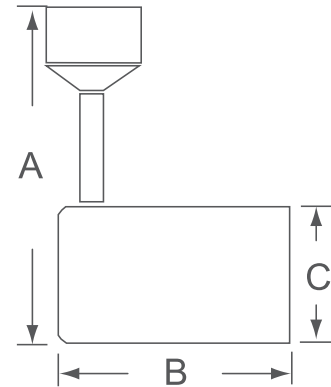

7580

120V

| | | |
|--------------|--|------|
| Catalog #: | | Type |
| Project: | | Date |
| Prepared by: | | |

LED Track Heads

DESCRIPTION

Clean and cool, simple attractive aesthetics with functionality providing an abundance of light for your interior space. The mini confined heads and universal lamp holders provide compact, flexible lighting and is ideal for residential, retail and commercial applications.

DESIGN FEATURES

Construction

- LED Track Head
- J-compatible
- Factory conversion to H-compatible is available

Electrical

- 120V
- 50,000 hour projected life
- Dimmable TRIAC, 15-100%
- Available in 3000K
- 20W, 1300lms, 80 CRI
- Lamp: LED

Dimensions (HxWxD)

- 7-1/2" x 5-1/4" x 4"

Finish

- Available in white (WH), black (BK), and brushed aluminum (BA)

Certifications

- cETLus listed
- 5 year limited warranty

ORDERING

Example: 7580BK

| Model | Finish |
|-------|-----------------------|
| 7580 | |
| 7580 | BA : Brushed Aluminum |
| | BK : Black |
| | WH : White |