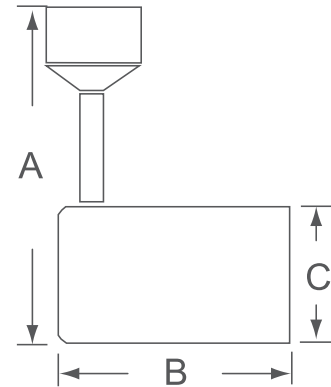

7578

120V

Catalog #:		Type
Project:		Date
Prepared by:		

LED Track Heads

DESCRIPTION

Clean and cool, simple attractive aesthetics with functionality providing an abundance of light for your interior space. The mini confined heads and universal lamp holders provide compact, flexible lighting and is ideal for residential, retail and commercial applications.

DESIGN FEATURES

Construction

- LED Track Head
- J-compatible
- Factory conversion to H-compatible is available

Electrical

- 120V
- 50,000 hour projected life
- Dimmable TRIAC, 15-100%
- Available in 3000K
- 12W, 800lms, 80 CRI
- Lamp: LED

Dimensions (HxWxD)

- 6-1/4" x 4-1/2" x 2-5/8"

Finish

- Available in white (WH), black (BK), and brushed aluminum (BA)

Certifications

- cETLus listed
- 5 year limited warranty

ORDERING

Example: 7578BK