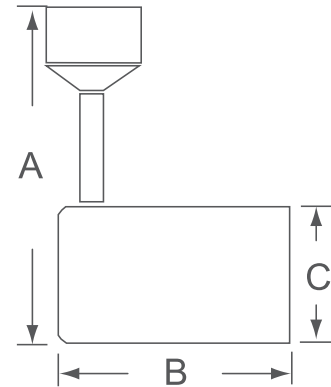

7577

120V

Catalog #:		Type
Project:		Date
Prepared by:		

LED Track Heads

Dimmable

DESCRIPTION

Clean and cool, simple attractive aesthetics with functionality providing an abundance of light for your interior space. The mini confined heads and universal lamp holders provide compact, flexible lighting and is ideal for commercial, residential, hospitality, and retail.

DESIGN FEATURES

Construction

- Durable Metal fixture w/ aluminum heat sink with acrylic lens
- 38° beam angle

Electrical

- Operating voltage 120V
- Operating temperature 32°F (0°C) to 122°F (50°C)
- Dimmable TRIAC, 15-100%
- 11W | 600lms | 54.5lms/W
- CRI 90
- 50,000 hour projected life
- Available in 3000K

Dimensions (LxWxH)

- 4-1/4" x 3-3/4" x 2-1/2"

Certifications

- cETLus listed
- 5 year limited warranty

ORDERING

Example: 7577BK

Model	Finish	
7577		
7577	BA	Brushed Aluminum
	BK	Black
	WH	White

TEL: 800.937.6925 | Fax: 800.207.9509 | www.rplighting.com