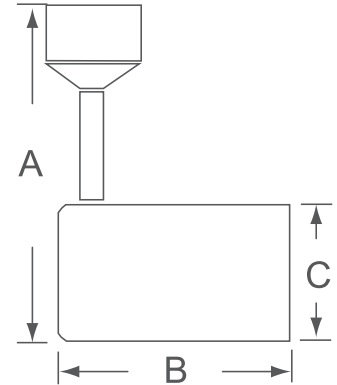

7574

120V

Catalog #:		Type
Project:		Date
Prepared by:		

LED Track Heads

Dimmable

DESCRIPTION

Clean and cool, simple attractive aesthetics with functionality providing an abundance of light for your interior space. The mini confined heads and universal lamp holders provide compact, flexible lighting and is ideal for commercial, residential, hospitality, and retail.

DESIGN FEATURES

Construction

- Durable Metal fixture w/ aluminum heat sink with acrylic lens
- 38° beam angle

Electrical

- Operating voltage 120V
- Operating temperature 32°F (0°C) to 122°F (50°C)
- Dimmable TRIAC, 15-100%
- 11W | 730lms | 66.36lms/W
- CRI 90
- 50,000 hour projected life
- Available in 3000K

Dimensions (LxWxH)

- 4-1/4" x 4-1/4" x 3-1/4"

Certifications

- cETLus listed
- 5 year limited warranty

ORDERING

Example: 7574BK

Model	Finish	
7574		
7574	BA	Brushed Aluminum
	BK	Black
	WH	White

TEL: 800.937.6925 | Fax: 800.207.9509 | www.rplighting.com