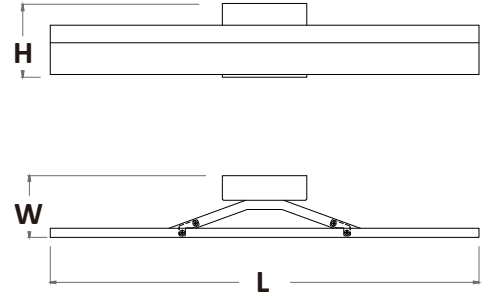

4905 Series

120V

| | | |
|--------------|--|------|
| Catalog #: | | Type |
| Project: | | Date |
| Prepared by: | | |

Linear Edge-lit Ribbon Vanity Light

DESCRIPTION

An elegant design that allows for many different types of applications such as a vanity light in a small bathroom or a sconce down a longer hallway. The acrylic edge-lit diffuser is slim but delivers just the right amount of light for your space.

DESIGN FEATURES

Construction

- Durable steel backbox, arm, frame
- Slim, edge-lit acrylic diffuser

Electrical

- 120V-60Hz DC
- Dimmable TRIAC or ELV, 10-100%
- Operating Temp: -20C to +40C
- 50,000 hour projected life
- 18": 20W | 951 lms delivered
- 24": 22W | 1542 lms delivered
- 36": 30W | 1650 lms delivered
- 3000K | 80 CRI

Installation

- Mounting bracket included to fit most 4" J-Box applications

Dimension

- 18" L x 4-3/8" H x 3-1/2" W
- 24" L x 4-3/8" H x 3-1/2" W
- 36" L x 4-3/8" H x 3-1/2" W
- Backplate: 4-3/4" L x 4-3/4" H x 1-3/8" W