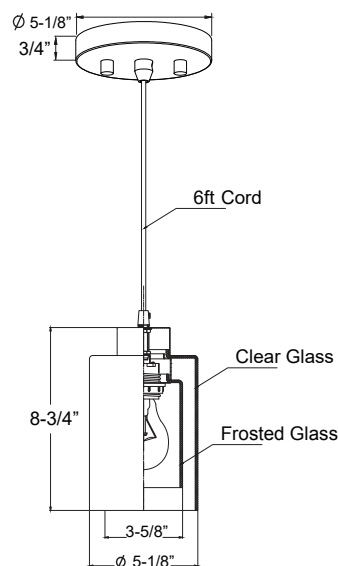

4606

120V

Catalog #:		Type
Project:		Date
Prepared by:		

LED Pendant Light

DESCRIPTION

The 4606 LED Pendant Light, is an updated, attractive accent to almost any interior design. Ideal for task lighting above desks, tables, bars, or spaces with high ceilings and minimal surface area.

DESIGN FEATURES

Construction

- Steel and glass construction
- 5" x 8-1/2" - with 6' adjustable cord

Electrical

- 120V - 60Hz
- 25,000 hour projected life
- 1x9W E26 LED A19, lamps included
- 3000K | 80 CRI | Dimmable

Installation

- Canopy and Mounting Plate included for ceiling installation in 3" and 4" J-Box applications.
- Includes 6' field adjustable cord
- Cord to canopy installation

Lens

- Inner Frosted White Glass lens surrounded by a Clear Glass Lens
- Inner frosted glass lens replacement: 4606G-FR
- Outer clear glass lens replacement: 4606G-CL