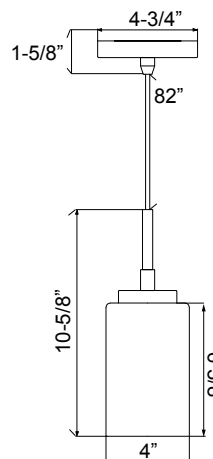

4430

120V

Catalog #:		Type
Project:		Date
Prepared by:		

LED Pendant Light

DESCRIPTION

An elegant compliment to the 4904 LED Vanity Series, the 4430 LED Pendant Light, is an attractive accent to almost any interior design. Ideal for task lighting above desks, tables, bars, or spaces with high ceilings and minimal surface area.

DESIGN FEATURES

Construction

- Heavy duty, steel construction

Electrical

- Operating voltage AC120V-60Hz
- Dimmable: Triac dimmable
- Suitable for use in damp locations
- 50,000 hour projected life
- 115° beam spread
- 8W | 600lm
- CRI 83
- Available in 3000K

Installation

- Quick and easy, one-person ceiling mount installation
- Adjustable length - max length: 72"
- Equip with canopy and universal mounting bracket

Lens

- Clear acrylic lens protects LEDs
- Frosted opal glass: **4430G**