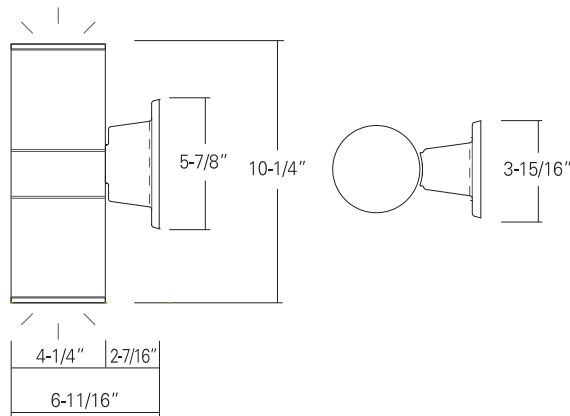

4426

120V

| | | |
|--------------|--|------|
| Catalog #: | | Type |
| Project: | | Date |
| Prepared by: | | |

4" LED Architectural Cylinder Up & Downlight

DESCRIPTION

The Outdoor LED Cylinder Family features wet location rated wall mount style cylinders with down light and up & down light options. Choose from energy efficient 13W, 17W, or 27W AC modules, with finishes available in black, brushed nickel, or oil-rubbed bronze. Features Triac dimming down to 5%, using most standard dimmers. Utilizes AC circuit on board technology for cooler operating temperature and extended lifetime.

Installation

- Easy surface mounting for simple installation using anchors and screws
- J-box mountable

Lens

- Clear acrylic lens protects LEDs while allowing for optimum lumen output
- 37° beam angle

Finish

4" LED Cylinder Up & Downlight

4426

120V

Specification & Ordering

| Model # | Dimensions (H x W x D) | Watt | Lumens (delivered) | Lumens (source) | Color Temp |
|---------|-----------------------------|------|--------------------|-----------------|------------|
| 4426 | 10-1/4" x 4-1/4" x 6-11/16" | 13W | 845lm | 1280lm | 3K 3000K |
| | | 17W | 1105lm | 1710lm | 4K 4000K |
| | | 27W | 1755lm | 2570lm | |